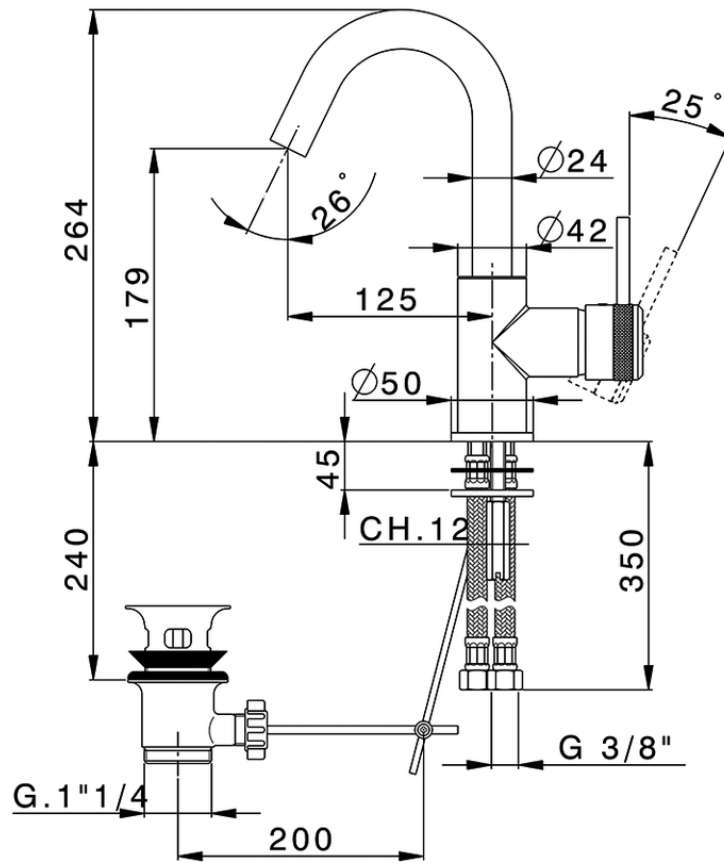

Single lever washbasin mixer EnergySave CHRONOS_CR000475

CR000475

<https://en.huberitalia.com/single-lever-washbasin-mixer-energysave-chronos-cr000475>

2025-01-05