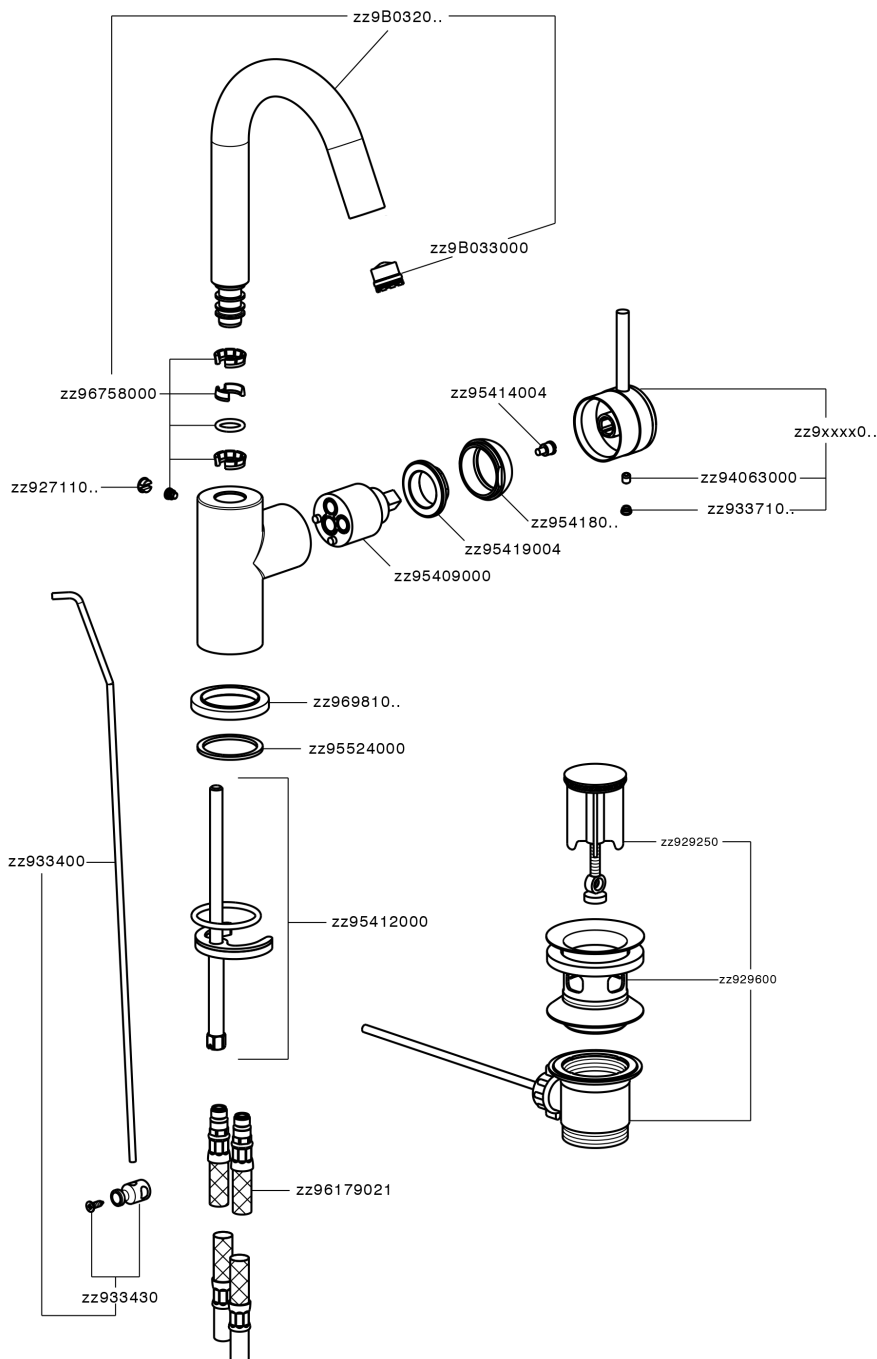

Single lever washbasin mixer EnergySave CHRONOS_CR000475

CR000475

<https://en.huberitalia.com/single-lever-washbasin-mixer-energysave-chronos-cr000475>

2025-01-05