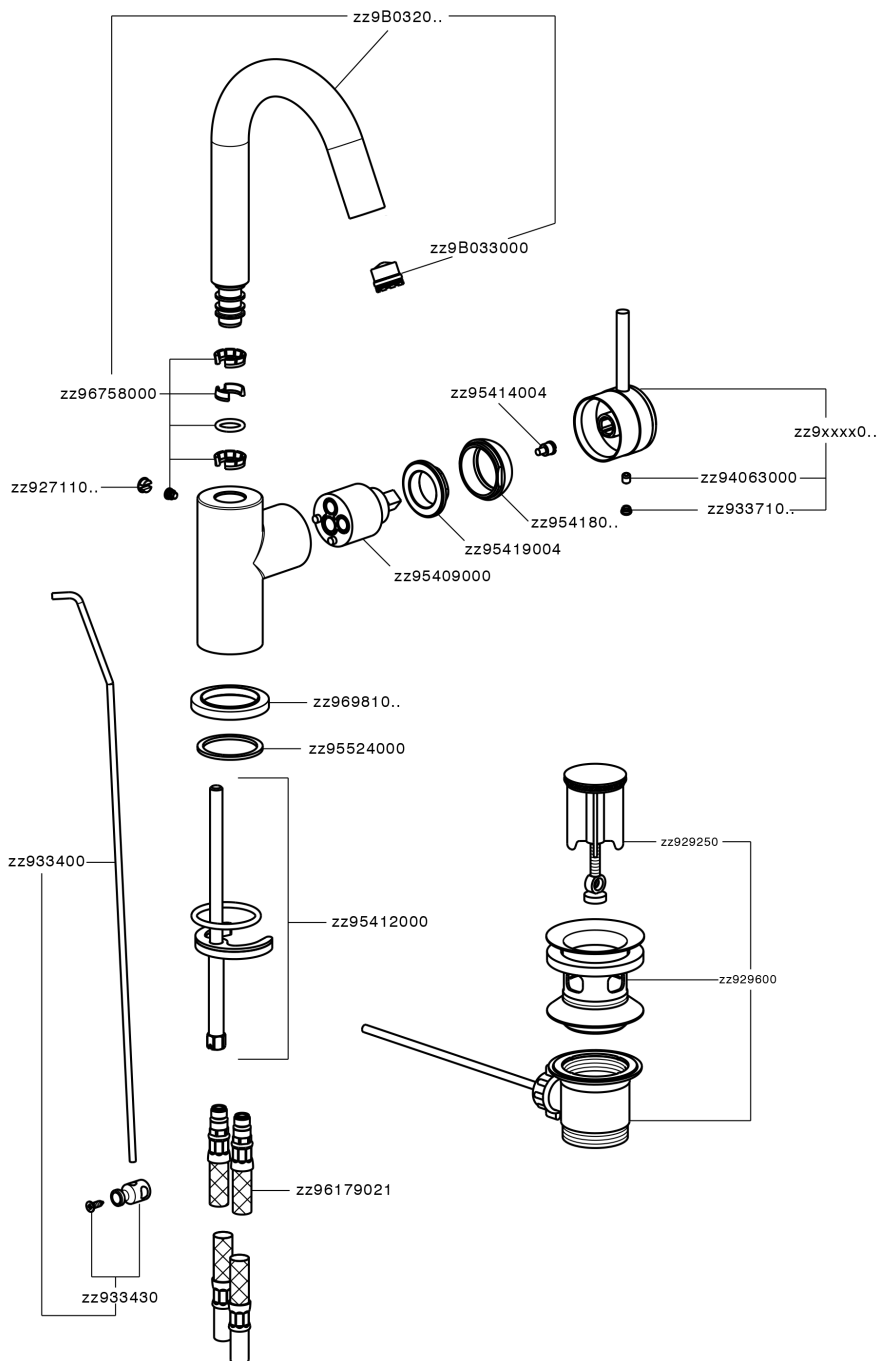

Single lever washbasin mixer EnergySave CHRONOS_CR000475

MODEL **CR000475**

Single lever washbasin mixer EnergySave, swivel spout, with 1"1/4 automatic pop-up waste, G.3/8" stainless steel flexible hoses

AVAILABLE FINISHINGS

-  **21** 21 Chrome
-  **2F** 2F Brushed Nickel
-  **2Q** 2Q Black Titanium

CHARACTERISTICS

Cartridge Spare Parts **ZZ95409000**

35 mm Cartridge

EcoStop

EcoStop feature limits water flow to approximately 50% of maximum output with one point of resistance on setting. Push slightly past the middle stop only when full water output is required. This will save water up to 50%.

EnergySave

Thanks to the EnergySave device, only cold water will be drawn if the lever is operated in the central position, so that the water heater will not be engaged and no hot water wasted, leading to considerable savings in energy and costs. The temperature can be adjusted by rotating the lever to the left, until the desired temperature is reached.

Single lever washbasin mixer EnergySave CHRONOS_CR000475

CR000475

<https://en.huberitalia.com/single-lever-washbasin-mixer-energysave-chronos-cr000475>

2025-01-05