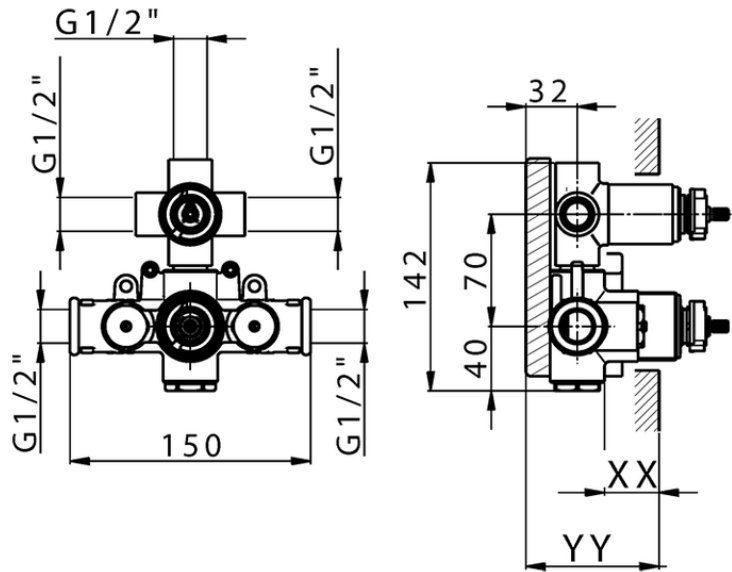

Exposed part for 3-outlet con.thermo.shower valve THERMO_SU018200

SU018200

<https://en.huberitalia.com/exposed-part-for-3-outlet-con-thermo-shower-valve-thermo-su018200>

Piastra/Plate/Plaque/Platte/Placa

2-3mm: XX 25-40 YY 76-91

10 mm: XX 16-31 YY 65-80

ZB018201

<https://en.huberitalia.com/3-outlet-concealed-thermostatic-shower-valve-concealed-zb018201>

2024-12-22