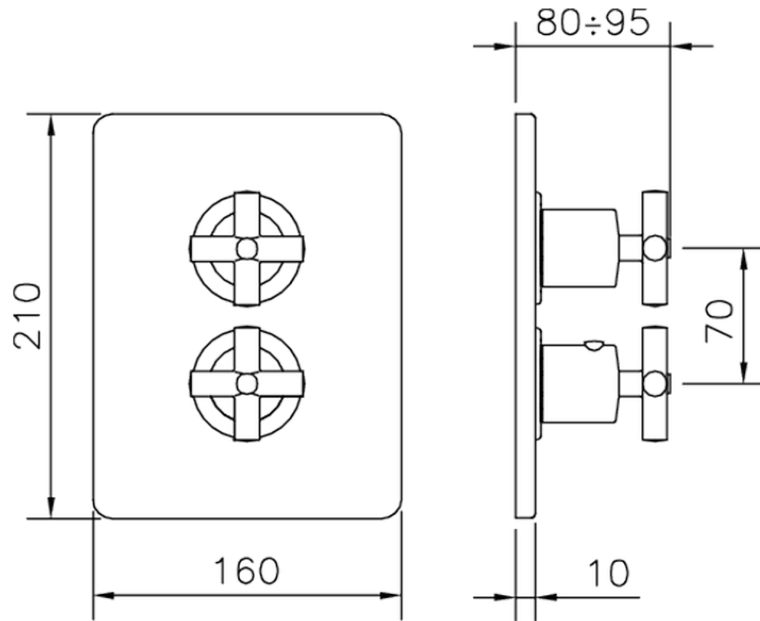

Exposed part for 3-outlet con.thermo.shower valve THERMO_SU018200

SU018200

<https://en.huberitalia.com/exposed-part-for-3-outlet-con-thermo-shower-valve-thermo-su018200>

Piastra/Plate/Plaque/Platte/Placa

2-3mm: XX 25-40 YY 76-91

10 mm: XX 16-31 YY 65-80

ZB018201

<https://en.huberitalia.com/3-outlet-concealed-thermostatic-shower-valve-concealed-zb018201>

2024-12-22