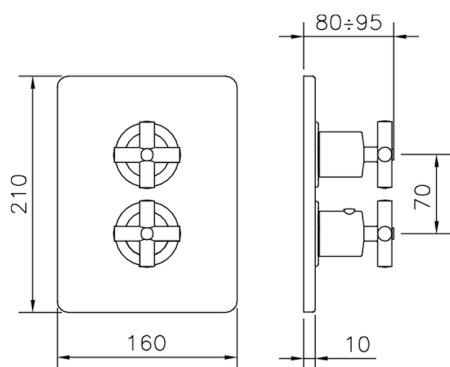

Exposed part for 3-outlet con.thermo.shower valve THERMO_SU018200

MODEL **SU018200**

Exposed part for 3-outlet thermostatic mixer, with 3 outlet diverter, without concealed part, for item ZB018201

AVAILABLE FINISHINGS

- **21** 21 Chrome
- **40** 40 Matt Black
- **2F** 2F Brushed Nickel
- **2W** 2W Brushed Gold

CHARACTERISTICS

Installation **Concealed**
Required concealed parts **ZB018201**

Thermostatic

The Huber thermostatic is your personal water manager, helping you to handle, control and save water and energy.