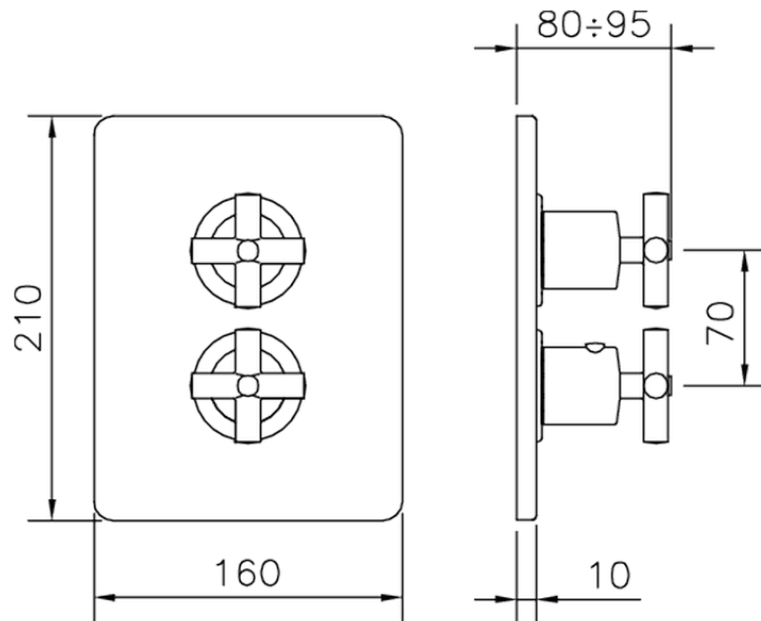

Exposed part for 3-outlet con.thermo.shower valve THERMO_SU018200

SU018200

<https://en.huberitalia.com/exposed-part-for-3-outlet-con-thermo-shower-valve-thermo-su018200>

Piastra/Plate/Plaque/Platte/Placa

2-3mm: XX 25-40 YY 76-91

10 mm: XX 16-31 YY 65-80

ZB018201

<https://en.huberitalia.com/3-outlet-concealed-thermostatic-shower-valve-concealed-zb018201>

2024-12-04