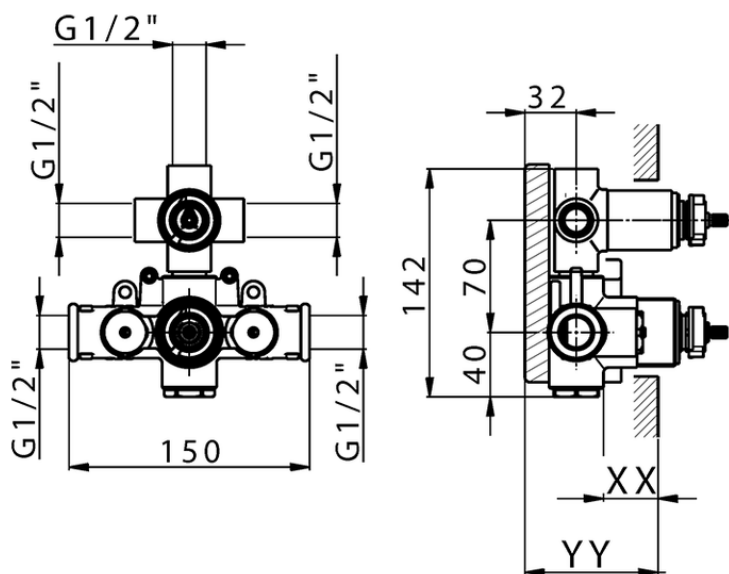

Exposed part for 3-outlet con.thermo.shower valve THERMO_SU018200

SU018200

<https://en.huberitalia.com/exposed-part-for-3-outlet-con-thermo-shower-valve-thermo-su018200>

Piastra/Plate/Plaque/Platte/Placa

2-3mm: XX 25-40 YY 76-91

10 mm: XX 16-31 YY 65-80

ZB018201

<https://en.huberitalia.com/3-outlet-concealed-thermostatic-shower-valve-concealed-zb018201>

2024-12-04