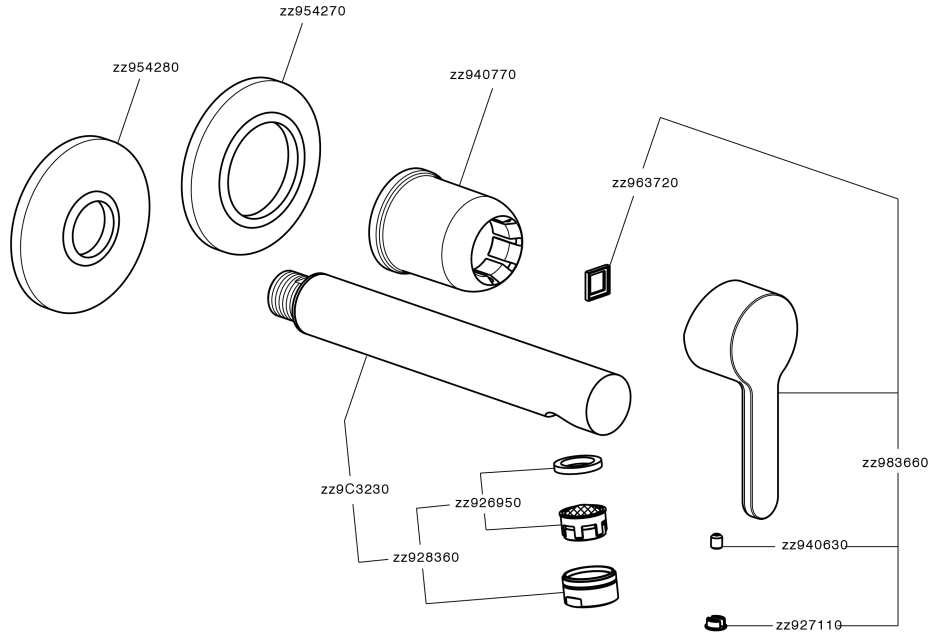

Exposed part for single lever washbasin valve H2_H2005511

H2005511

<https://en.huberitalia.com/exposed-part-for-single-lever-washbasin-valve-h2-h2005511>

Concealed single lever washbasin mixer Easy-Box CONCEALED_ZB002450

ZB002450

<https://en.huberitalia.com/concealed-single-lever-washbasin-mixer-easy-box-concealed-zb002450>

2025-04-07