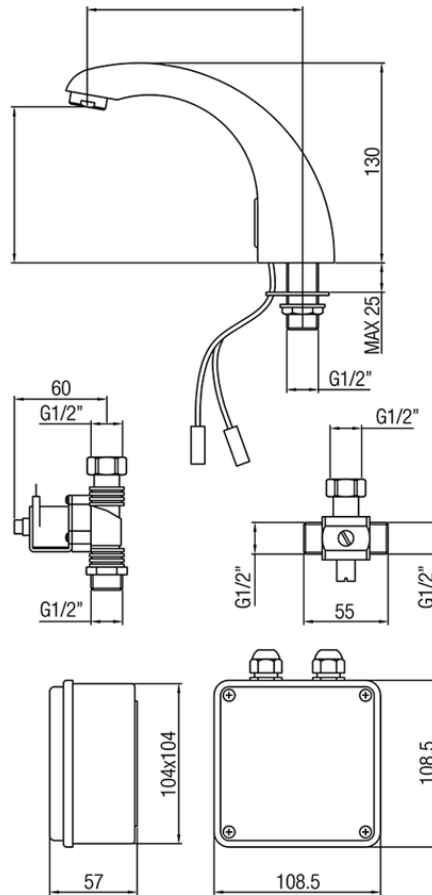

Washbasin electronic faucet COMMUNITY_303E.01H.

303E.01H.

<https://en.huberitalia.com/washbasin-electronic-faucet-community-303e-01h>

2024-11-15