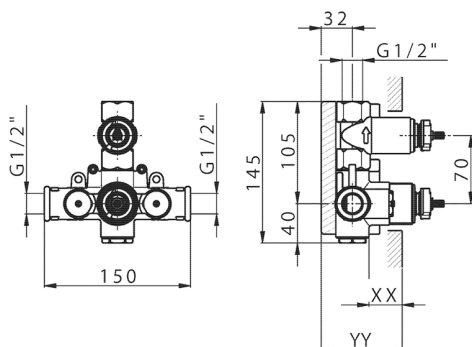

## 1-outlet Concealed thermostatic shower valve CONCEALED\_ZB007301

MODEL **ZB007301**

1-outlet Concealed thermostatic shower valve, with stopvalve, without trim kit

AVAILABLE FINISHINGS

CHARACTERISTICS

Installation	<b>Concealed</b>
Cartridge Spare Parts	<b>24.04A.PP</b>
<b>8x20 Plus P Thermostatic Valve</b>	
Concealed	<b>1</b>

Piastra/Plate/Plaque/Platte/Placa

2-3mm: XX 25-40 YY 76-91

10 mm: XX 16-31 YY 65-80