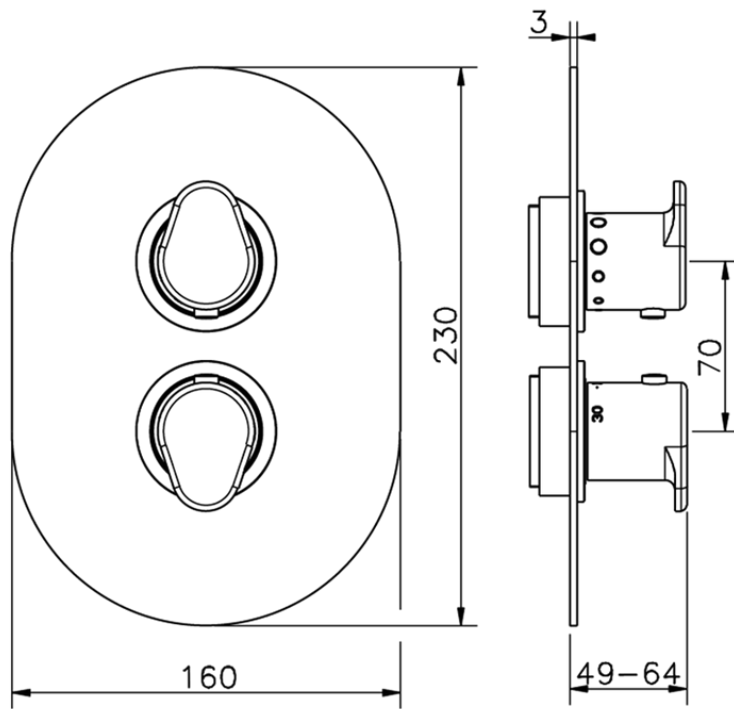

Exposed part for con.thermo.shower valve 1-outlet THERMO_LY007300

LY007300

<https://en.huberitalia.com/exposed-part-for-con-thermo-shower-valve-1-outlet-thermo-ly007300>

Piastra/Plate/Plaque/Platte/Placa

2-3mm: XX 25-40 YY 76-91

10 mm: XX 16-31 YY 65-80

ZB007301

<https://en.huberitalia.com/1-outlet-concealed-thermostatic-shower-valve-concealed-zb007301>

2025-01-15