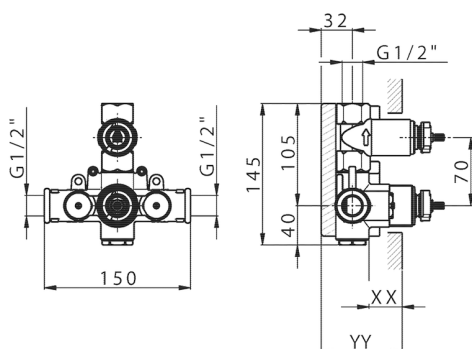

## 1-outlet Concealed thermostatic shower valve CONCEALED\_ZB007301

MODEL **ZB007301**

1-outlet Concealed thermostatic shower valve, with stopvalve, without trim kit

AVAILABLE FINISHINGS

CHARACTERISTICS

Installation	<b>Concealed</b>
Cartridge Spare Parts	<b>24.04A.PP</b>
<b>8x20 Plus P Thermostatic Valve</b>	
Concealed	<b>1</b>

Piastra/Plate/Plaque/Platte/Placa

2-3mm: XX 25-40 YY 76-91

10 mm: XX 16-31 YY 65-80