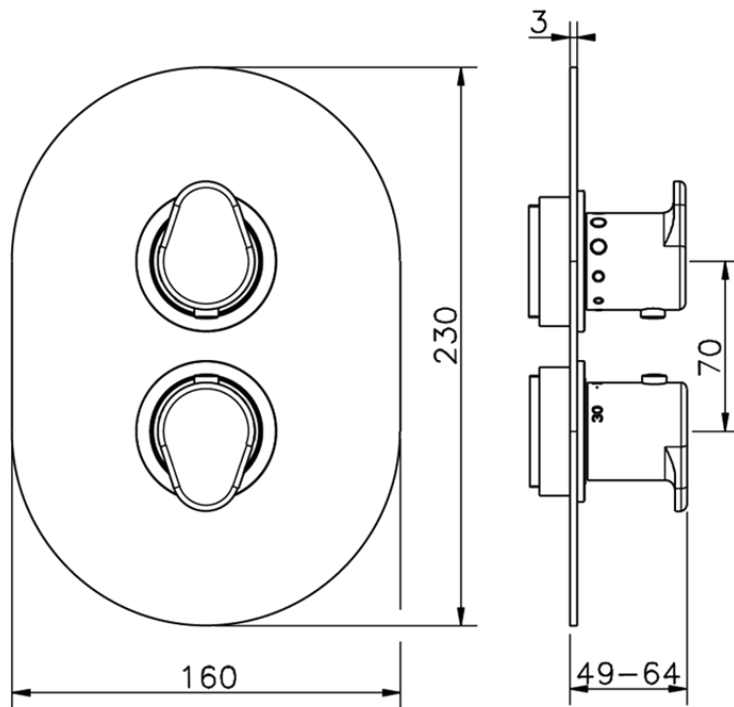

Exposed part for con.thermo.shower valve 1-outlet THERMO_LY007300

LY007300

<https://en.huberitalia.com/exposed-part-for-con-thermo-shower-valve-1-outlet-thermo-ly007300>

Piastra/Plate/Plaque/Platte/Placa

2-3mm: XX 25-40 YY 76-91

10 mm: XX 16-31 YY 65-80

ZB007301

<https://en.huberitalia.com/1-outlet-concealed-thermostatic-shower-valve-concealed-zb007301>

2025-01-15