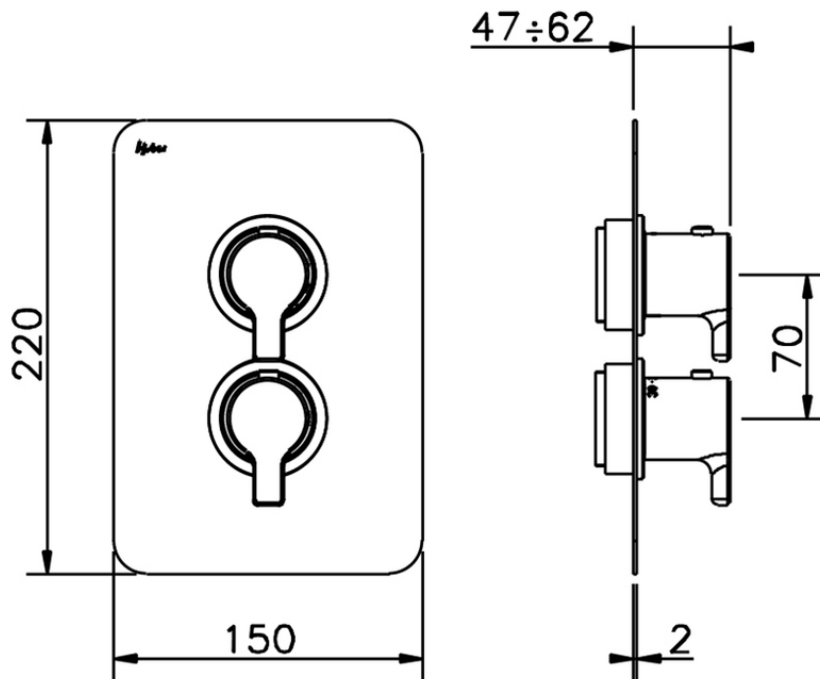

Exposed part for 1-outlet con.thermo.shower valve SOFT_SF007300

SF007300

<https://en.huberitalia.com/exposed-part-for-1-outlet-con-thermo-shower-valve-soft-sf007300>

Piastra/Plate/Plaque/Platte/Placa

2-3mm: XX 25-40 YY 76-91

10 mm: XX 16-31 YY 65-80

ZB007361

<https://en.huberitalia.com/1-outlet-concealed-thermostatic-shower-valve-concealed-zb007361>

Piastra/Plate/Plaque/Platte/Placa

2-3mm: XX 25-40 YY 76-91

10 mm: XX 16-31 YY 65-80

ZB007301

<https://en.huberitalia.com/1-outlet-concealed-thermostatic-shower-valve-concealed-zb007301>

2026-06-19