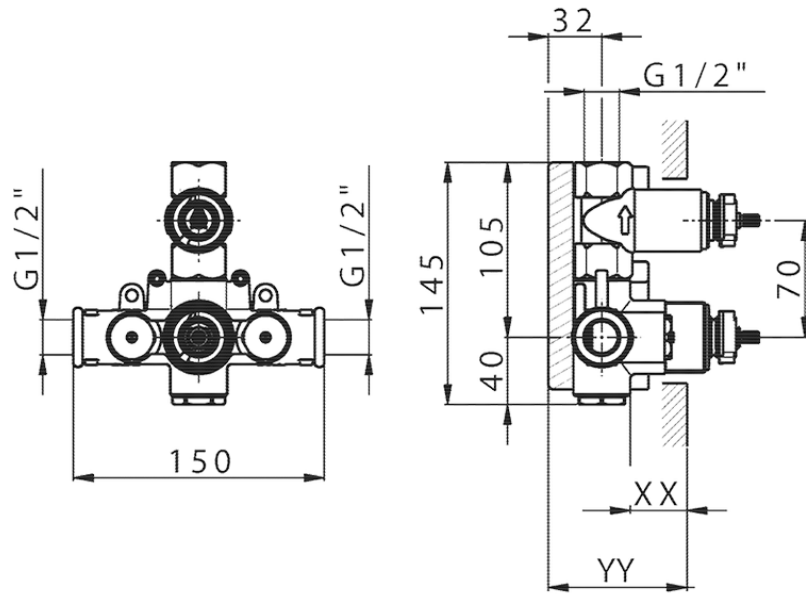

Exposed part for 1-outlet con.thermo.shower valve SOFT_SF007300

SF007300

<https://en.huberitalia.com/exposed-part-for-1-outlet-con-thermo-shower-valve-soft-sf007300>

Piastra/Plate/Plaque/Platte/Placa

2-3mm: XX 25-40 YY 76-91

10 mm: XX 16-31 YY 65-80

ZB007361

<https://en.huberitalia.com/1-outlet-concealed-thermostatic-shower-valve-concealed-zb007361>

Piastra/Plate/Plaque/Platte/Placa

2-3mm: XX 25-40 YY 76-91

10 mm: XX 16-31 YY 65-80

ZB007301

<https://en.huberitalia.com/1-outlet-concealed-thermostatic-shower-valve-concealed-zb007301>

2026-05-25