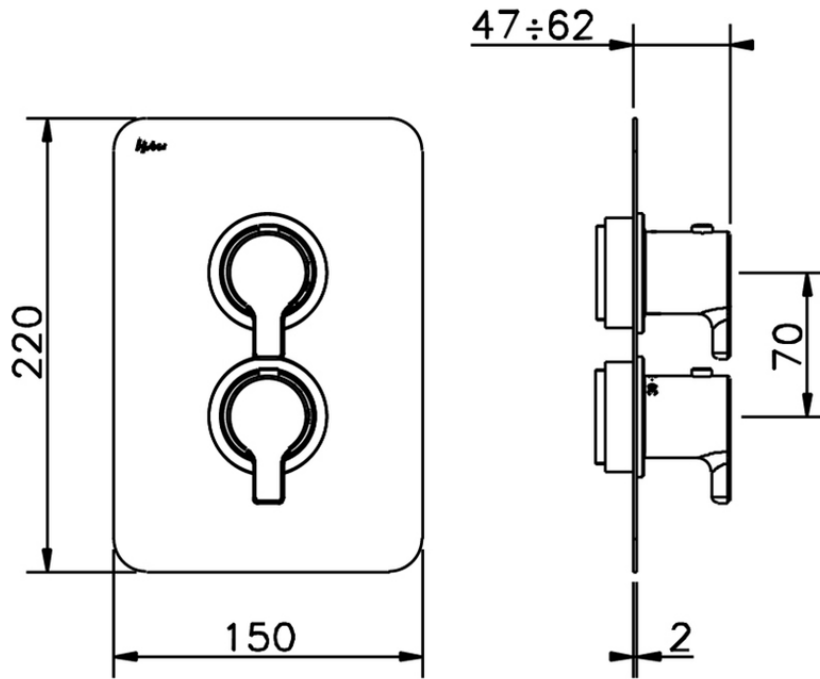

Exposed part for 1-outlet con.thermo.shower valve SOFT_SF007300

SF007300

<https://en.huberitalia.com/exposed-part-for-1-outlet-con-thermo-shower-valve-soft-sf007300>

Piastra/Plate/Plaque/Platte/Placa

2-3mm: XX 25-40 YY 76-91

10 mm: XX 16-31 YY 65-80

ZB007361

<https://en.huberitalia.com/1-outlet-concealed-thermostatic-shower-valve-concealed-zb007361>

Piastra/Plate/Plaque/Platte/Placa

2-3mm: XX 25-40 YY 76-91

10 mm: XX 16-31 YY 65-80

ZB007301

<https://en.huberitalia.com/1-outlet-concealed-thermostatic-shower-valve-concealed-zb007301>

2026-05-02