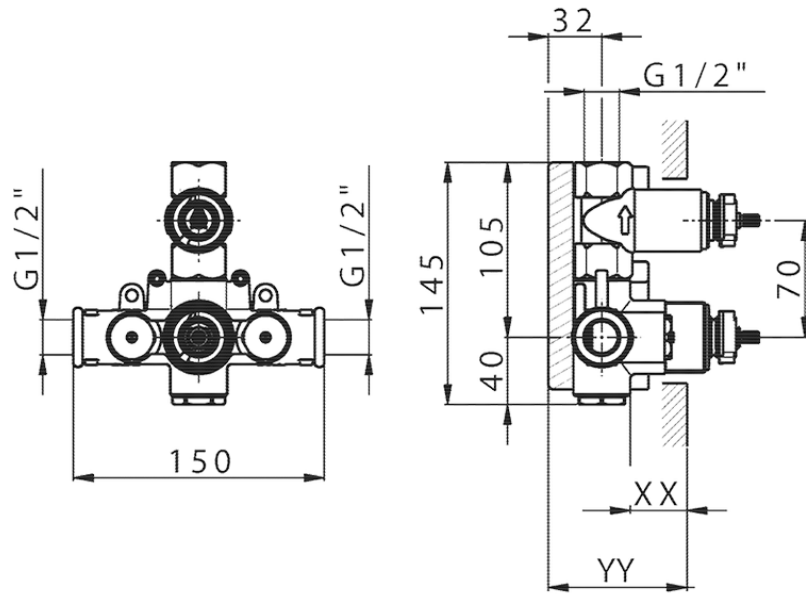

Exposed part for 1-outlet con.thermo.shower valve SOFT_SF007300

SF007300

<https://en.huberitalia.com/exposed-part-for-1-outlet-con-thermo-shower-valve-soft-sf007300>

Piastra/Plate/Plaque/Platte/Placa

2-3mm: XX 25-40 YY 76-91

10 mm: XX 16-31 YY 65-80

ZB007361

<https://en.huberitalia.com/1-outlet-concealed-thermostatic-shower-valve-concealed-zb007361>

Piastra/Plate/Plaque/Platte/Placa

2-3mm: XX 25-40 YY 76-91

10 mm: XX 16-31 YY 65-80

ZB007301

<https://en.huberitalia.com/1-outlet-concealed-thermostatic-shower-valve-concealed-zb007301>

2026-05-02