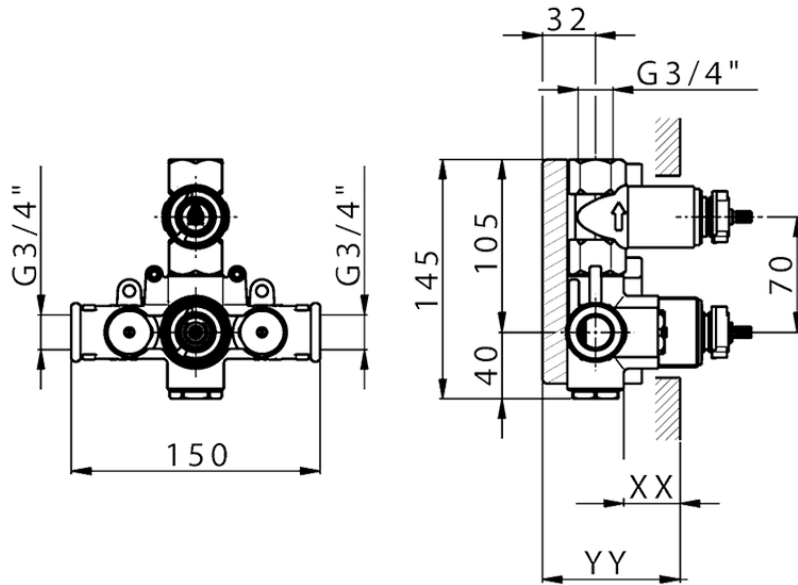

Exposed part for 1-outlet con.thermo.shower valve SOFT_SF007300

SF007300

<https://en.huberitalia.com/exposed-part-for-1-outlet-con-thermo-shower-valve-soft-sf007300>

Piastra/Plate/Plaque/Platte/Placa

2-3mm: XX 25-40 YY 76-91

10 mm: XX 16-31 YY 65-80

ZB007361

<https://en.huberitalia.com/1-outlet-concealed-thermostatic-shower-valve-concealed-zb007361>

Piastra/Plate/Plaque/Platte/Placa

2-3mm: XX 25-40 YY 76-91

10 mm: XX 16-31 YY 65-80

ZB007301

<https://en.huberitalia.com/1-outlet-concealed-thermostatic-shower-valve-concealed-zb007301>

2026-05-02