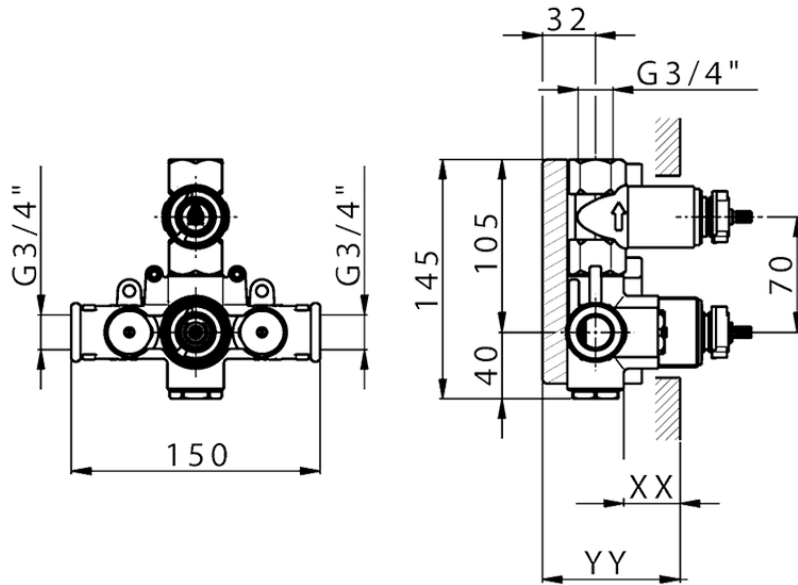

Exposed part for 1-outlet con.thermo.shower valve SOFT_SF007300

SF007300

<https://en.huberitalia.com/exposed-part-for-1-outlet-con-thermo-shower-valve-soft-sf007300>

Piastra/Plate/Plaque/Platte/Placa

2-3mm: XX 25-40 YY 76-91

10 mm: XX 16-31 YY 65-80

ZB007361

<https://en.huberitalia.com/1-outlet-concealed-thermostatic-shower-valve-concealed-zb007361>

Piastra/Plate/Plaque/Platte/Placa

2-3mm: XX 25-40 YY 76-91

10 mm: XX 16-31 YY 65-80

ZB007301

<https://en.huberitalia.com/1-outlet-concealed-thermostatic-shower-valve-concealed-zb007301>

2026-06-19