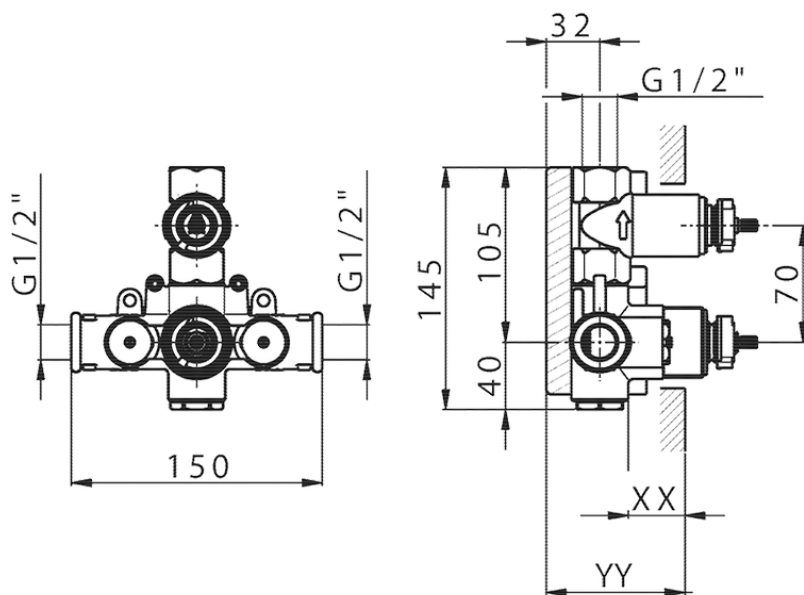

Exposed part for 1-outlet con.thermo.shower valve SOFT_SF007300

SF007300

<https://en.huberitalia.com/exposed-part-for-1-outlet-con-thermo-shower-valve-soft-sf007300>

Piastra/Plate/Plaque/Platte/Placa

2-3mm: XX 25-40 YY 76-91

10 mm: XX 16-31 YY 65-80

ZB007361

<https://en.huberitalia.com/1-outlet-concealed-thermostatic-shower-valve-concealed-zb007361>

Piastra/Plate/Plaque/Platte/Placa

2-3mm: XX 25-40 YY 76-91

10 mm: XX 16-31 YY 65-80

ZB007301

<https://en.huberitalia.com/1-outlet-concealed-thermostatic-shower-valve-concealed-zb007301>

2026-06-19