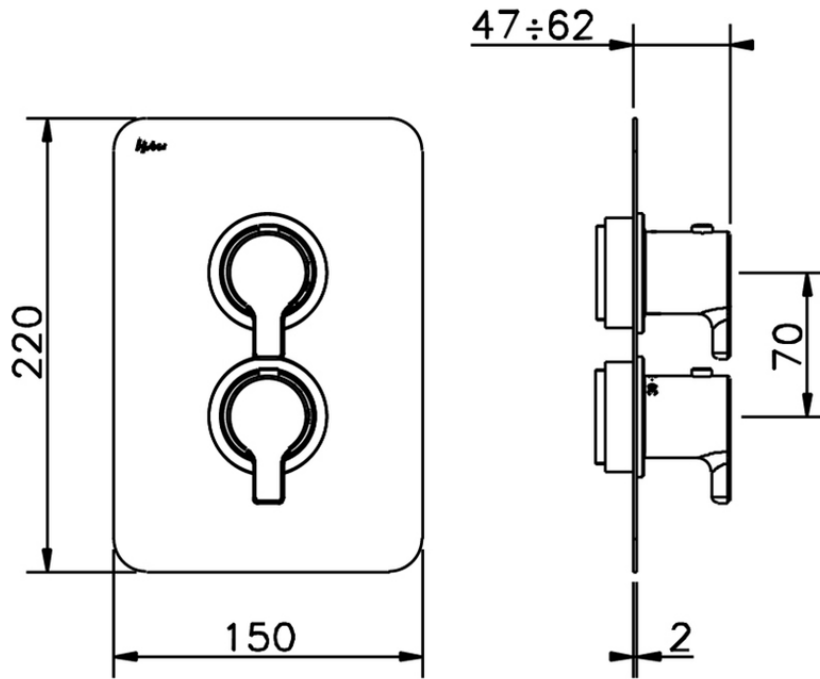

Exposed part for 1-outlet con.thermo.shower valve SOFT_SF007300

SF007300

<https://en.huberitalia.com/exposed-part-for-1-outlet-con-thermo-shower-valve-soft-sf007300>

Piastra/Plate/Plaque/Platte/Placa

2-3mm: XX 25-40 YY 76-91

10 mm: XX 16-31 YY 65-80

ZB007361

<https://en.huberitalia.com/1-outlet-concealed-thermostatic-shower-valve-concealed-zb007361>

Piastra/Plate/Plaque/Platte/Placa

2-3mm: XX 25-40 YY 76-91

10 mm: XX 16-31 YY 65-80

ZB007301

<https://en.huberitalia.com/1-outlet-concealed-thermostatic-shower-valve-concealed-zb007301>

2026-05-25