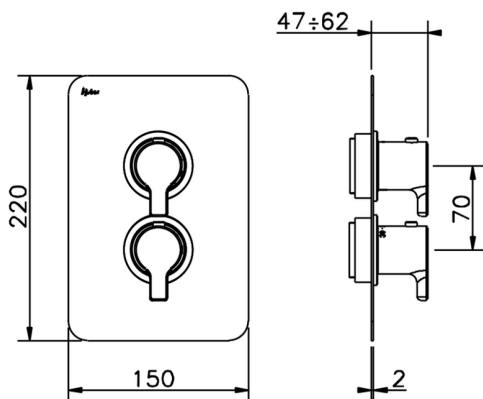

## Exposed part for 1-outlet con.thermo.shower valve SOFT\_SF007300

MODEL **SF007300**

Exposed part for 1-outlet thermostatic mixer, with stopvalve, without concealed part, for items ZB007301-ZB007361

AVAILABLE FINISHINGS

CHARACTERISTICS

Installation **Concealed**

Required concealed parts **ZB007361**

**ZB007301**

CHARACTERISTICS

Installation	<b>Concealed</b>
Cartridge Spare Parts	<b>23.51A.HF</b>
<b>HF Thermostatic Valve</b>	
Concealed	<b>1</b>

Piastra/Plate/Plaque/Platte/Placa

2-3mm: XX 25-40 YY 76-91

10 mm: XX 16-31 YY 65-80

Piastra/Plate/Plaque/Platte/Placa

2-3mm: XX 25-40 YY 76-91

10 mm: XX 16-31 YY 65-80