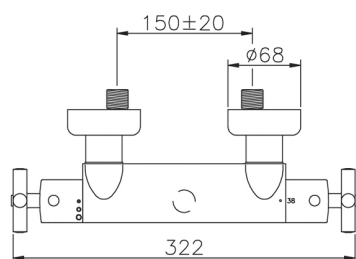

## Thermostatic shower mixer SUITE\_SUT01010

MODEL **SUT01010**

Thermostatic shower mixer, without shower set, 1/2" M flexible connection

### CHARACTERISTICS

Cartridge Spare Parts **24.04A.PP**

**8x20 Plus P Thermostatic Valve**