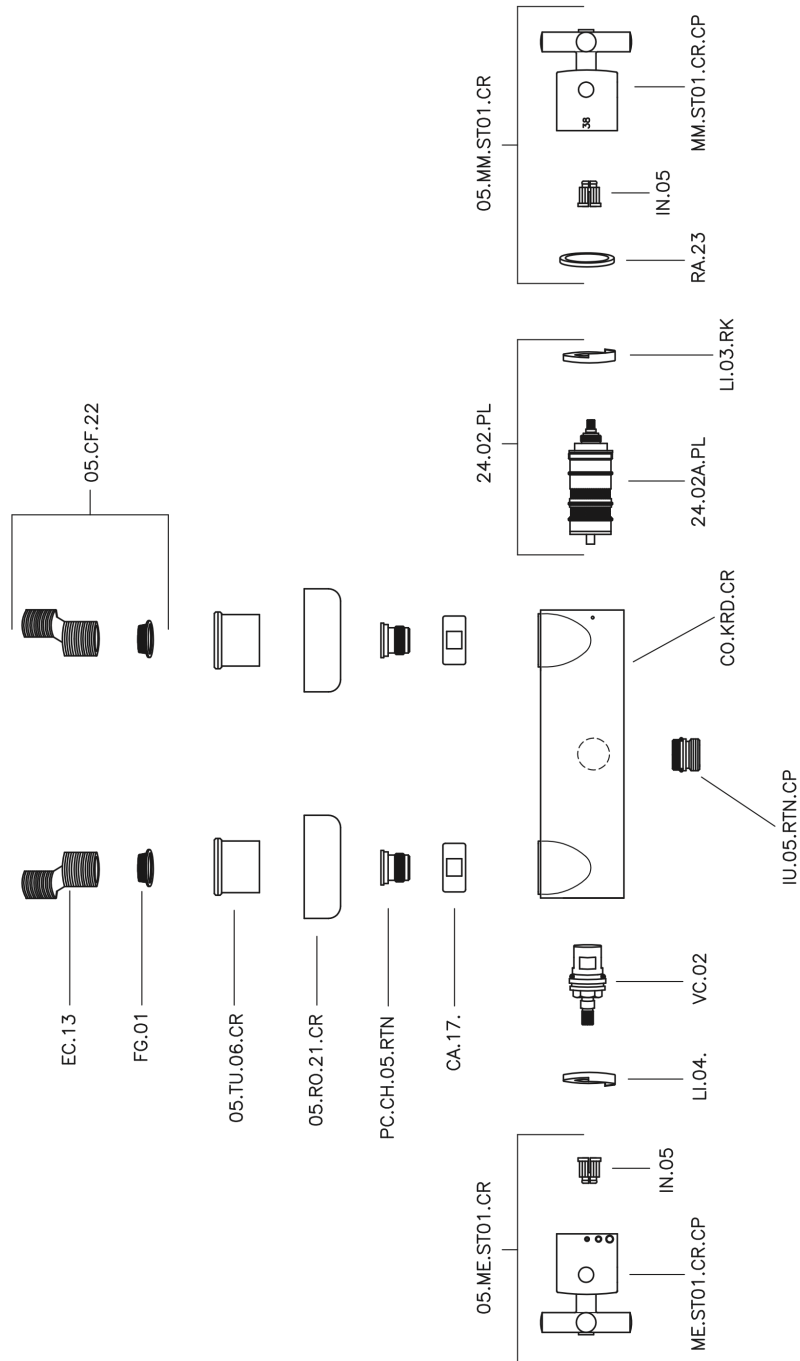

Thermostatic shower mixer SUITE_SUT01010

SUT01010

<https://en.huberitalia.com/thermostatic-shower-mixer-suite-sut01010>

2024-11-15