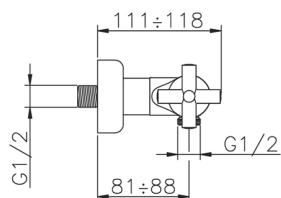

## Thermostatic shower mixer SUITE\_SUT01010

MODEL **SUT01010**

Thermostatic shower mixer, without shower set, 1/2" M flexible connection

### CHARACTERISTICS

Cartridge Spare Parts **24.04A.PP**

**8x20 Plus P Thermostatic Valve**