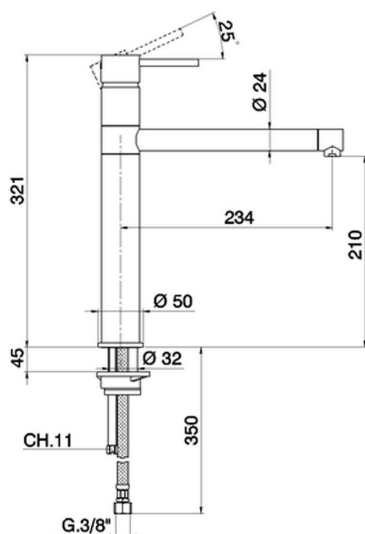

Single lever sink mixer KITCHEN_TV001580

MODEL **TV001580**

Single lever sink mixer, swivel spout, G.3/8" Stainless Steel Flexible hoses

AVAILABLE FINISHINGS

CHARACTERISTICS

Cartridge Spare Parts **ZZ95409000**

35 mm Cartridge

EcoStop

EcoStop feature limits water flow to approximately 50% of maximum output with one point of resistance on setting. Push slightly past the middle stop only when full water output is required. This will save water up to 50%.