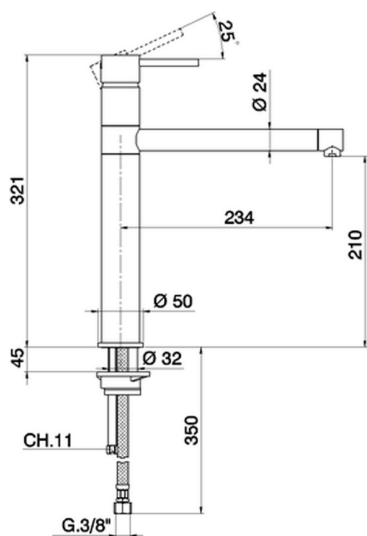

Single lever sink mixer KITCHEN_TV001580

MODEL **TV001580**

Single lever sink mixer, swivel spout, G.3/8" Stainless Steel Flexible hoses

AVAILABLE FINISHINGS

CHARACTERISTICS

Cartridge Spare Parts **ZZ95409000**

35 mm Cartridge

EcoStop

EcoStop feature limits water flow to approximately 50% of maximum output with one point of resistance on setting. Push slightly past the middle stop only when full water output is required. This will save water up to 50%.