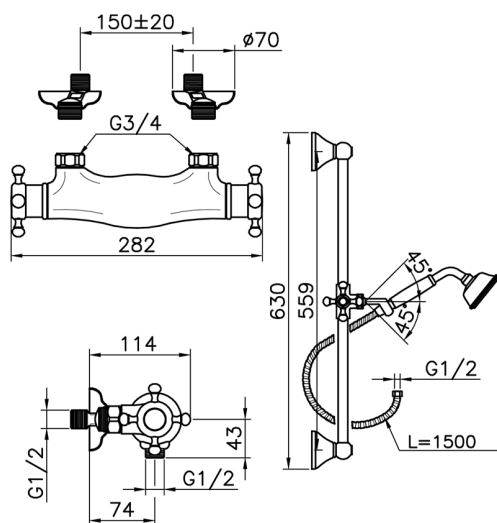

Thermostatic shower mixer with sliding bar

MODEL **VTS01010**

Thermostatic shower mixer with sliding bar, 56 cm
 Sliding rail kit with sliding bracket, 78 mm Brass
 Classic One spray Handshower, 150 cm Brass
 flexible hose

AVAILABLE FINISHINGS

2W 2W Brushed Gold

CHARACTERISTICS

Cartridge Spare Parts **24.04A.PP**

8x20 Plus P Thermostatic Valve

Thermostatic

The Huber thermostatic is your personal water manager, helping you to handle, control and save water and energy.