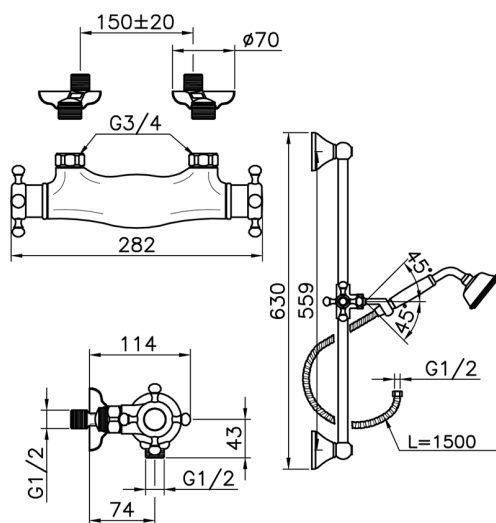

## Thermostatic shower mixer with sliding bar

MODEL **VTS01010**

Thermostatic shower mixer with sliding bar, 56 cm  
Sliding rail kit with sliding bracket, 78 mm Brass  
Classic One spray Handshower, 150 cm Brass  
flexible hose

AVAILABLE FINISHINGS

**2W** 2W Brushed Gold

CHARACTERISTICS

Cartridge Spare Parts **24.04A.PP**

**8x20 Plus P Thermostatic Valve**