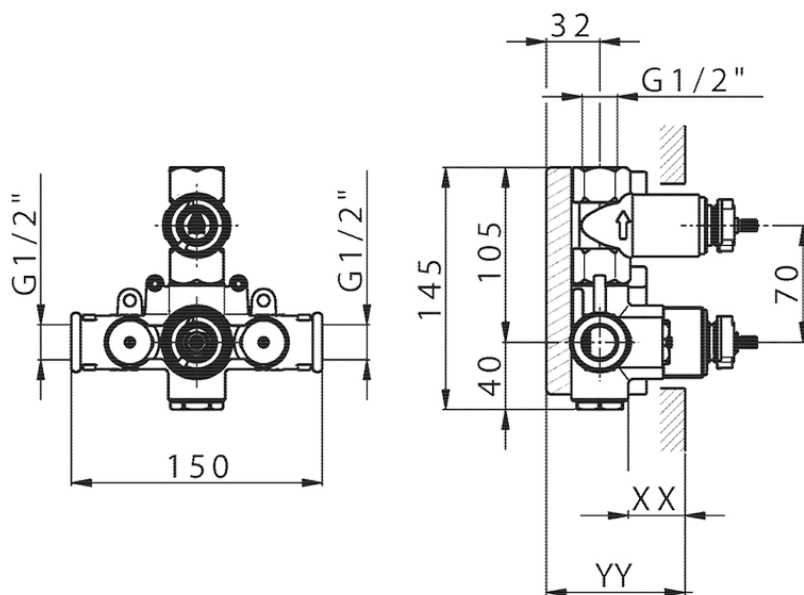

## Exposed part for 1-outlet con.thermo.shower valve THERMO\_MT007300

MT007300

<https://en.huberitalia.com/exposed-part-for-1-outlet-con-thermo-shower-valve-thermo-mt007300>

## Piastra/Plate/Plaque/Platte/Placa

2-3mm: XX 25-40 YY 76-91

10 mm: XX 16-31 YY 65-80

ZB007301

<https://en.huberitalia.com/1-outlet-concealed-thermostatic-shower-valve-concealed-zb007301>

2024-11-22