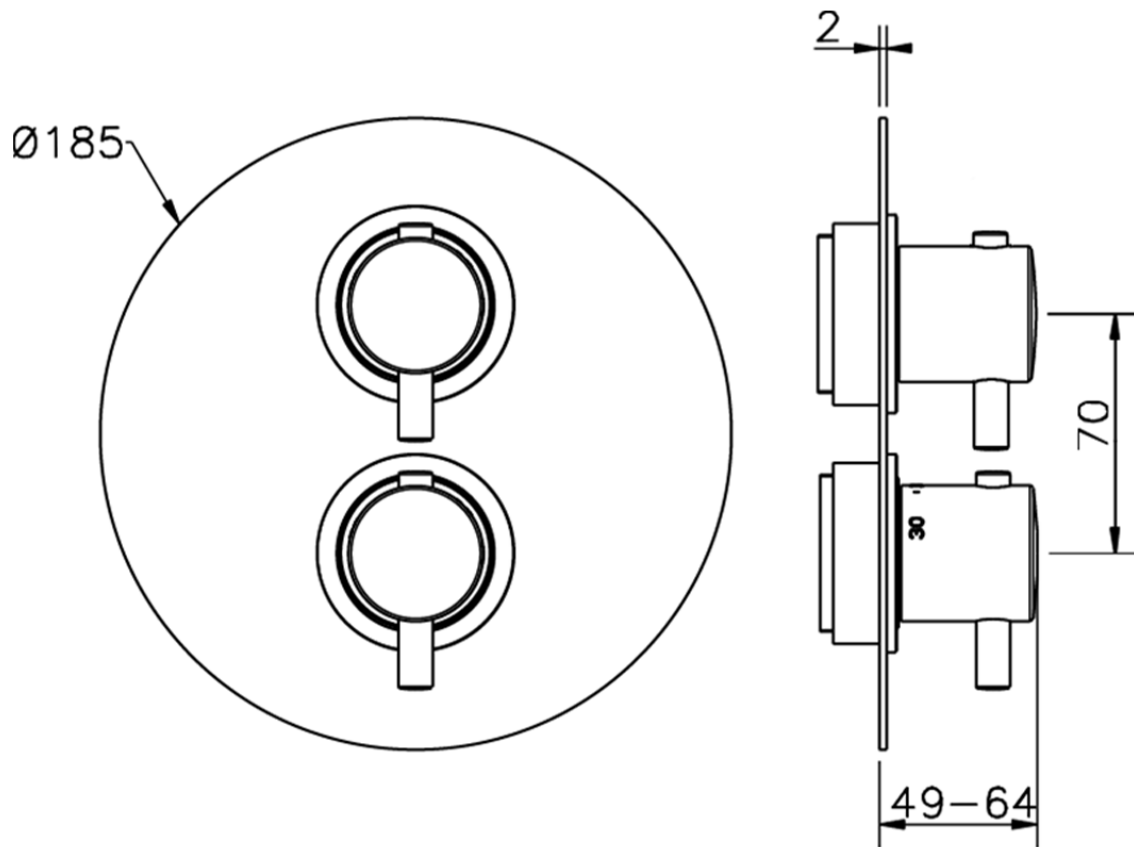

## Exposed part for 1-outlet con.thermo.shower valve THERMO\_MT007300

MT007300

<https://en.huberitalia.com/exposed-part-for-1-outlet-con-thermo-shower-valve-thermo-mt007300>

## Piastra/Plate/Plaque/Platte/Placa

2-3mm: XX 25-40 YY 76-91

10 mm: XX 16-31 YY 65-80

ZB007301

<https://en.huberitalia.com/1-outlet-concealed-thermostatic-shower-valve-concealed-zb007301>

2024-11-22