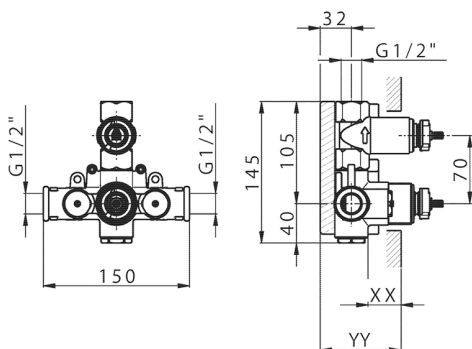

1-outlet Concealed thermostatic shower valve, with stopvalve, without trim kit

AVAILABLE FINISHINGS

CHARACTERISTICS

Installation **Concealed**

Cartridge Spare Parts **24.04A.PP**

8x20 Plus P Thermostatic Valve

Concealed **1**

Piastra/Plate/Plaque/Platte/Placa

2-3mm: XX 25-40 YY 76-91

10 mm: XX 16-31 YY 65-80

Thermostatic

The Huber thermostatic is your personal water manager, helping you to handle, control and save water and energy.