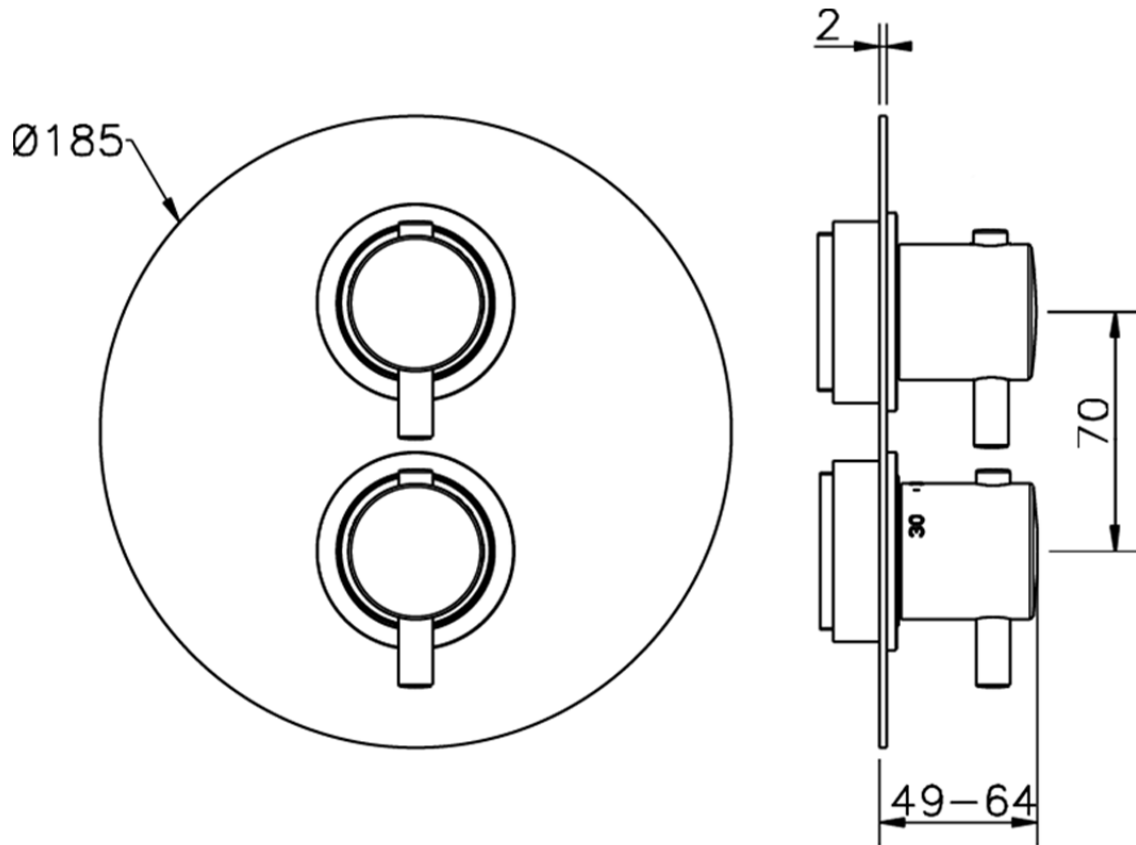

Exposed part for 1-outlet con.thermo.shower valve THERMO_MT007300

MT007300

<https://en.huberitalia.com/exposed-part-for-1-outlet-con-thermo-shower-valve-thermo-mt007300>

Piastra/Plate/Plaque/Platte/Placa

2-3mm: XX 25-40 YY 76-91

10 mm: XX 16-31 YY 65-80

ZB007301

<https://en.huberitalia.com/1-outlet-concealed-thermostatic-shower-valve-concealed-zb007301>

2024-11-22