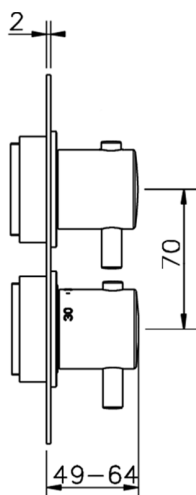

Exposed part for 1-outlet con.thermo.shower valve THERMO_MT007300

MODEL **MT007300**

Exposed part for 1-outlet thermostatic mixer, with stopvalve, without concealed part, for item ZB007301

AVAILABLE FINISHINGS

-  **21** 21 Chrome
-  **26** 26 Old Copper
-  **2F** 2W Brushed Gold
-  **2W** 2F Brushed Nickel
-  **40** 40 Matt Black
-  **4Q** 4Q Matt White

CHARACTERISTICS

Installation **Concealed**
 Required concealed parts **ZB007301**

1-outlet Concealed thermostatic shower valve, with stopvalve, without trim kit

AVAILABLE FINISHINGS

CHARACTERISTICS

Installation	Concealed
Cartridge Spare Parts	24.04A.PP
8x20 Plus P Thermostatic Valve	
Concealed	1

Piastra/Plate/Plaque/Platte/Placa

2-3mm: XX 25-40 YY 76-91

10 mm: XX 16-31 YY 65-80

Thermostatic

The Huber thermostatic is your personal water manager, helping you to handle, control and save water and energy.