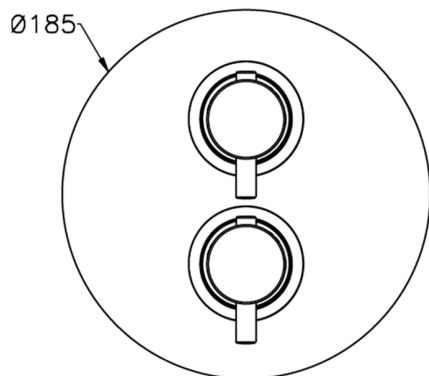

Exposed part for 1-outlet con.thermo.shower valve THERMO_MT007300

MODEL **MT007300**

Exposed part for 1-outlet thermostatic mixer, with stopvalve, without concealed part, for item ZB007301

AVAILABLE FINISHINGS

-  **21** 21 Chrome
-  **26** 26 Old Copper
-  **2F** 2W Brushed Gold
-  **2W** 2F Brushed Nickel
-  **40** 40 Matt Black
-  **4Q** 4Q Matt White

CHARACTERISTICS

Installation **Concealed**
 Required concealed parts **ZB007301**

1-outlet Concealed thermostatic shower valve, with stopvalve, without trim kit

AVAILABLE FINISHINGS

CHARACTERISTICS

Installation	Concealed
Cartridge Spare Parts	24.04A.PP
8x20 Plus P Thermostatic Valve	
Concealed	1

Piastra/Plate/Plaque/Platte/Placa

2-3mm: XX 25-40 YY 76-91

10 mm: XX 16-31 YY 65-80

Thermostatic

The Huber thermostatic is your personal water manager, helping you to handle, control and save water and energy.