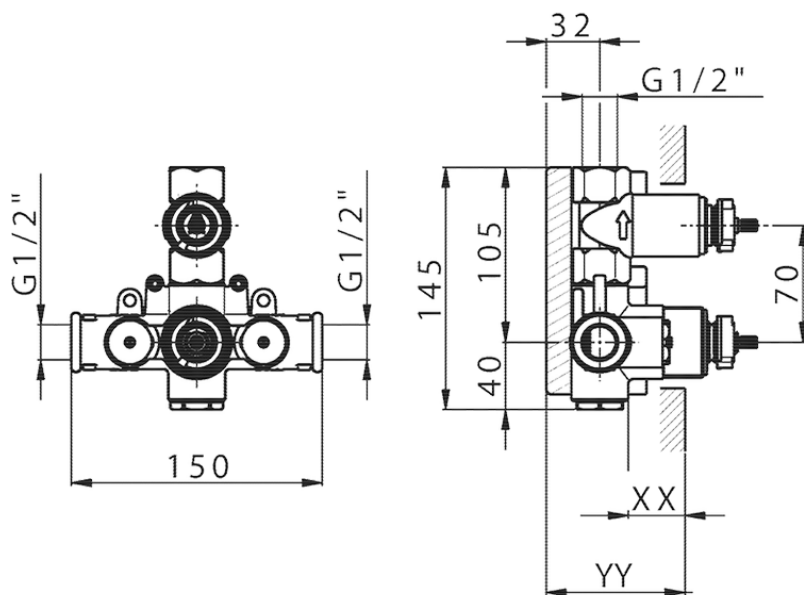

Exposed part for 1-outlet con.thermo.shower valve THERMO_MT007300

MT007300

<https://en.huberitalia.com/exposed-part-for-1-outlet-con-thermo-shower-valve-thermo-mt007300>

Piastra/Plate/Plaque/Platte/Placa

2-3mm: XX 25-40 YY 76-91

10 mm: XX 16-31 YY 65-80

ZB007301

<https://en.huberitalia.com/1-outlet-concealed-thermostatic-shower-valve-concealed-zb007301>

2024-11-22