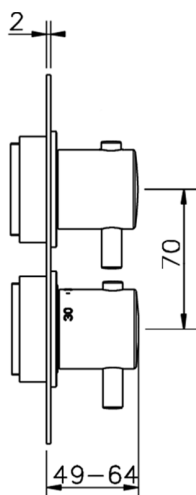

Exposed part for 1-outlet con.thermo.shower valve THERMO_MT007300

MODEL **MT007300**

Exposed part for 1-outlet thermostatic mixer, with stopvalve, without concealed part, for item ZB007301

AVAILABLE FINISHINGS

-  **21** 21 Chrome
-  **26** 26 Old Copper
-  **2F** 2W Brushed Gold
-  **2W** 2F Brushed Nickel
-  **40** 40 Matt Black
-  **4Q** 4Q Matt White

CHARACTERISTICS

Installation **Concealed**
 Required concealed parts **ZB007301**

1-outlet Concealed thermostatic shower valve, with stopvalve, without trim kit

AVAILABLE FINISHINGS

CHARACTERISTICS

Installation **Concealed**

Cartridge Spare Parts **24.04A.PP**

8x20 Plus P Thermostatic Valve

Concealed **1**

Piastra/Plate/Plaque/Platte/Placa

2-3mm: XX 25-40 YY 76-91

10 mm: XX 16-31 YY 65-80

Thermostatic

The Huber thermostatic is your personal water manager, helping you to handle, control and save water and energy.