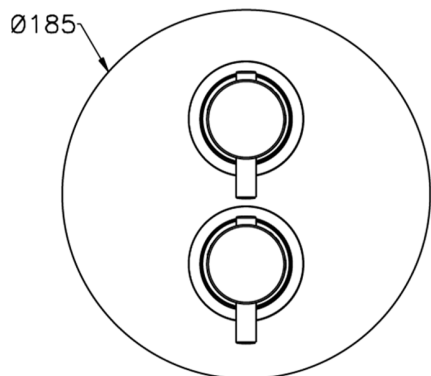

Exposed part for 1-outlet con.thermo.shower valve THERMO_MT007300

MODEL **MT007300**

Exposed part for 1-outlet thermostatic mixer, with stopvalve, without concealed part, for item ZB007301

AVAILABLE FINISHINGS

-  **21** 21 Chrome
-  **26** 26 Old Copper
-  **2F** 2W Brushed Gold
-  **2W** 2F Brushed Nickel
-  **40** 40 Matt Black
-  **4Q** 4Q Matt White

CHARACTERISTICS

Installation **Concealed**
 Required concealed parts **ZB007301**

Concealed **1**

Piastra/Plate/Plaque/Platte/Placa

2-3mm: XX 25-40 YY 76-91

10 mm: XX 16-31 YY 65-80

Thermostatic

The Huber thermostatic is your personal water manager, helping you to handle, control and save water and energy.