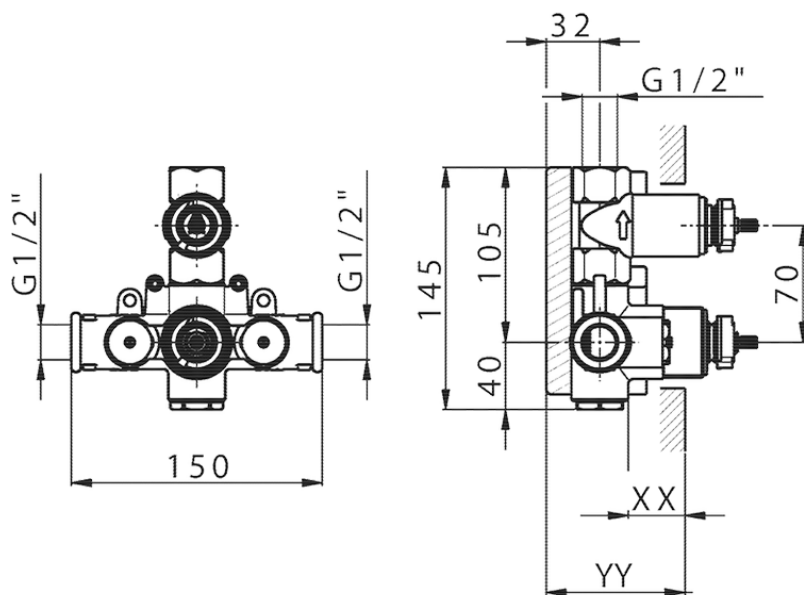

Exposed part for 1-outlet con.thermo.shower valve THERMO_MT007300

MT007300

<https://en.huberitalia.com/exposed-part-for-1-outlet-con-thermo-shower-valve-thermo-mt007300>

Piastra/Plate/Plaque/Platte/Placa

2-3mm: XX 25-40 YY 76-91

10 mm: XX 16-31 YY 65-80

ZB007301

<https://en.huberitalia.com/1-outlet-concealed-thermostatic-shower-valve-concealed-zb007301>

2024-11-25