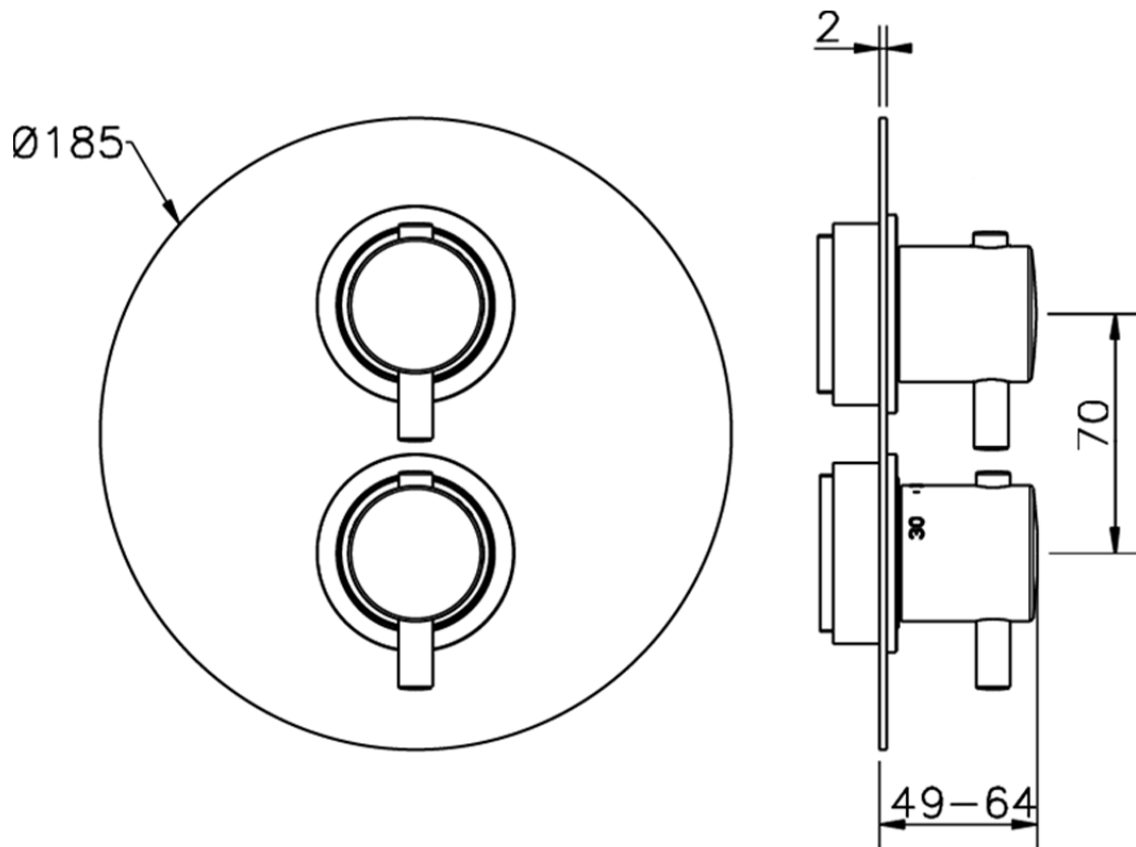

Exposed part for 1-outlet con.thermo.shower valve THERMO_MT007300

MT007300

<https://en.huberitalia.com/exposed-part-for-1-outlet-con-thermo-shower-valve-thermo-mt007300>

Piastra/Plate/Plaque/Platte/Placa

2-3mm: XX 25-40 YY 76-91

10 mm: XX 16-31 YY 65-80

ZB007301

<https://en.huberitalia.com/1-outlet-concealed-thermostatic-shower-valve-concealed-zb007301>

2024-11-25