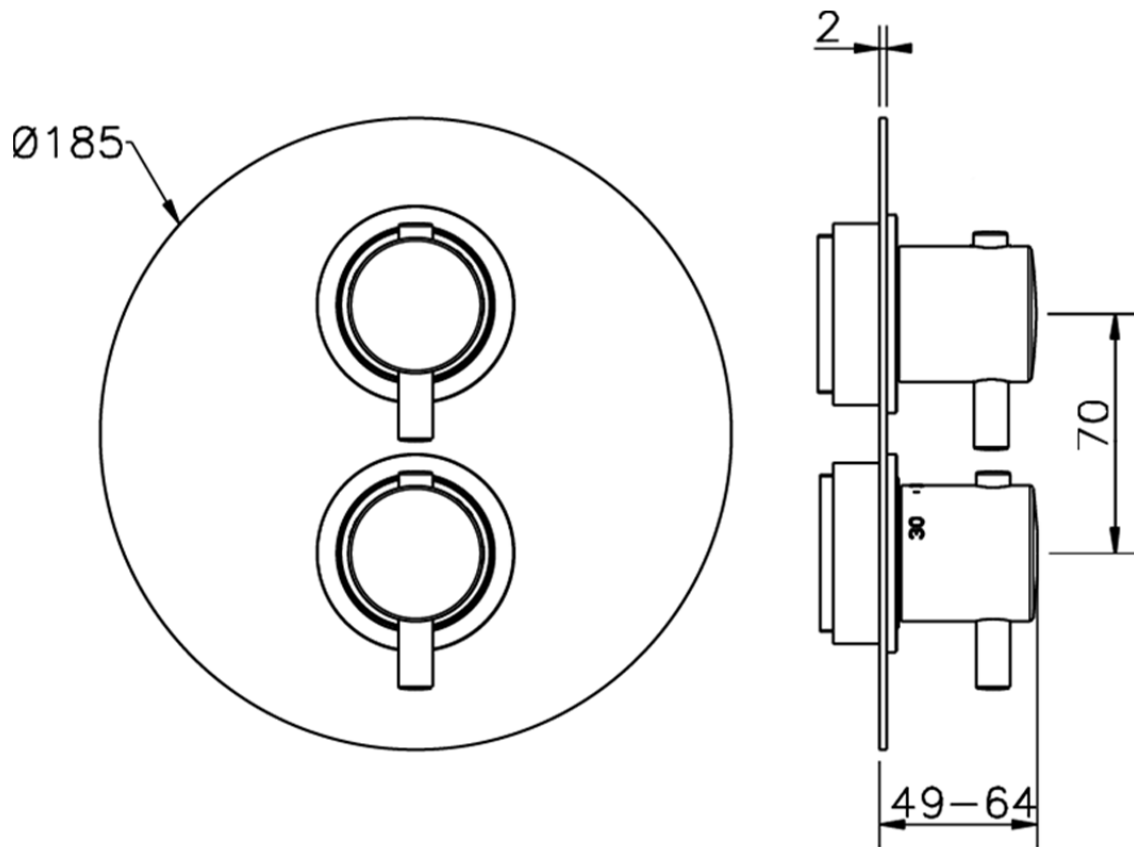

Exposed part for 1-outlet con.thermo.shower valve THERMO_MT007300

MT007300

<https://en.huberitalia.com/exposed-part-for-1-outlet-con-thermo-shower-valve-thermo-mt007300>

Piastra/Plate/Plaque/Platte/Placa

2-3mm: XX 25-40 YY 76-91

10 mm: XX 16-31 YY 65-80

ZB007301

<https://en.huberitalia.com/1-outlet-concealed-thermostatic-shower-valve-concealed-zb007301>

2024-11-22