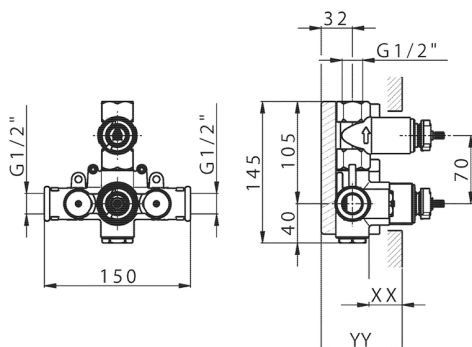

-  **21** 21 Chrome
-  **26** 26 Old Copper
-  **2F** 2W Brushed Gold
-  **2W** 2F Brushed Nickel
-  **40** 40 Matt Black
-  **4Q** 4Q Matt White

CHARACTERISTICS

Installation **Concealed**
 Required concealed parts **ZB007301**

1-outlet Concealed thermostatic shower valve, with stopvalve, without trim kit

AVAILABLE FINISHINGS

CHARACTERISTICS

Installation	Concealed
Cartridge Spare Parts	24.04A.PP
8x20 Plus P Thermostatic Valve	
Concealed	1

Piastra/Plate/Plaque/Platte/Placa

2-3mm: XX 25-40 YY 76-91

10 mm: XX 16-31 YY 65-80

Thermostatic

The Huber thermostatic is your personal water manager, helping you to handle, control and save water and energy.