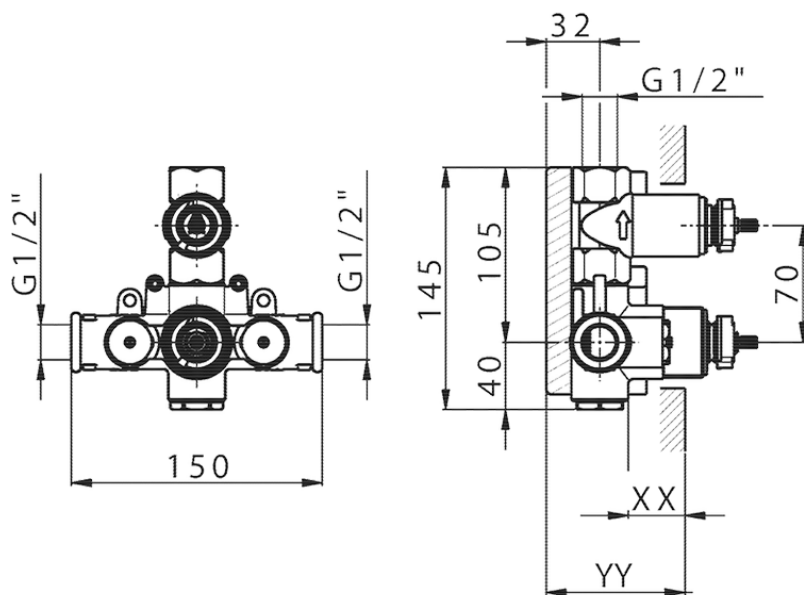

Exposed part for 1-outlet con.thermo.shower valve THERMO_MT007300

MT007300

<https://en.huberitalia.com/exposed-part-for-1-outlet-con-thermo-shower-valve-thermo-mt007300>

Piastra/Plate/Plaque/Platte/Placa

2-3mm: XX 25-40 YY 76-91

10 mm: XX 16-31 YY 65-80

ZB007301

<https://en.huberitalia.com/1-outlet-concealed-thermostatic-shower-valve-concealed-zb007301>

2024-11-21