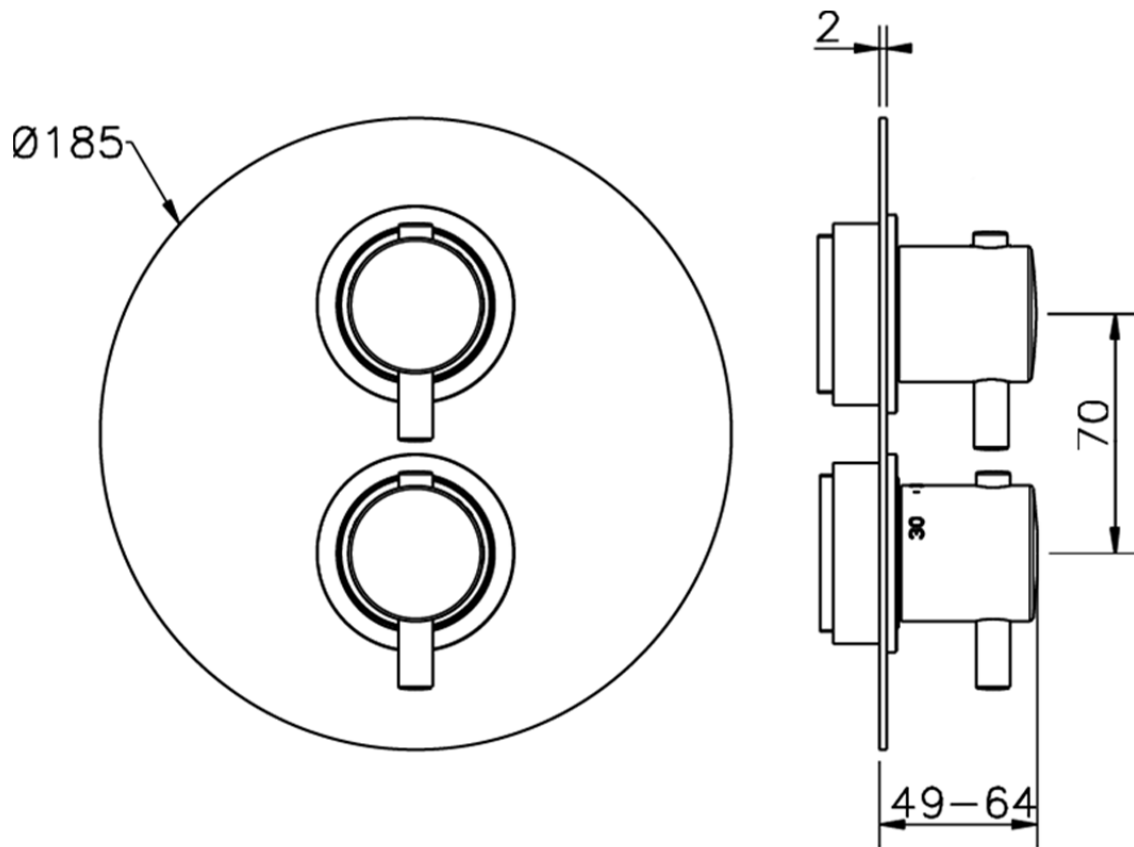

Exposed part for 1-outlet con.thermo.shower valve THERMO_MT007300

MT007300

<https://en.huberitalia.com/exposed-part-for-1-outlet-con-thermo-shower-valve-thermo-mt007300>

Piastra/Plate/Plaque/Platte/Placa

2-3mm: XX 25-40 YY 76-91

10 mm: XX 16-31 YY 65-80

ZB007301

<https://en.huberitalia.com/1-outlet-concealed-thermostatic-shower-valve-concealed-zb007301>

2024-11-21