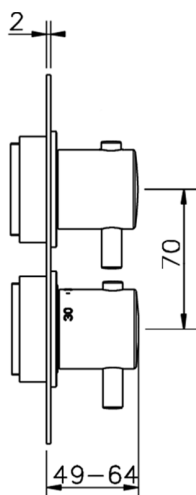

Exposed part for 1-outlet con.thermo.shower valve THERMO_MT007300

MODEL **MT007300**

Exposed part for 1-outlet thermostatic mixer, with stopvalve, without concealed part, for item ZB007301

AVAILABLE FINISHINGS

-  **21** 21 Chrome
-  **26** 26 Old Copper
-  **2F** 2W Brushed Gold
-  **2W** 2F Brushed Nickel
-  **40** 40 Matt Black
-  **4Q** 4Q Matt White

CHARACTERISTICS

Installation **Concealed**
 Required concealed parts **ZB007301**

1-outlet Concealed thermostatic shower valve, with stopvalve, without trim kit

AVAILABLE FINISHINGS

CHARACTERISTICS

| | |
|---------------------------------------|------------------|
| Installation | Concealed |
| Cartridge Spare Parts | 24.04A.PP |
| 8x20 Plus P Thermostatic Valve | |
| Concealed | 1 |

Piastra/Plate/Plaque/Platte/Placa

2-3mm: XX 25-40 YY 76-91

10 mm: XX 16-31 YY 65-80

Thermostatic

The Huber thermostatic is your personal water manager, helping you to handle, control and save water and energy.