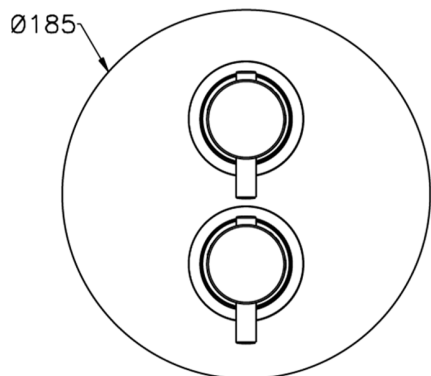

Exposed part for 1-outlet con.thermo.shower valve THERMO_MT007300

MODEL **MT007300**

Exposed part for 1-outlet thermostatic mixer, with stopvalve, without concealed part, for item ZB007301

AVAILABLE FINISHINGS

-  **21** 21 Chrome
-  **26** 26 Old Copper
-  **2F** 2W Brushed Gold
-  **2W** 2F Brushed Nickel
-  **40** 40 Matt Black
-  **4Q** 4Q Matt White

CHARACTERISTICS

Installation **Concealed**
 Required concealed parts **ZB007301**

Piastra/Plate/Plaque/Platte/Placa

2-3mm: XX 25-40 YY 76-91

10 mm: XX 16-31 YY 65-80

Thermostatic

The Huber thermostatic is your personal water manager, helping you to handle, control and save water and energy.