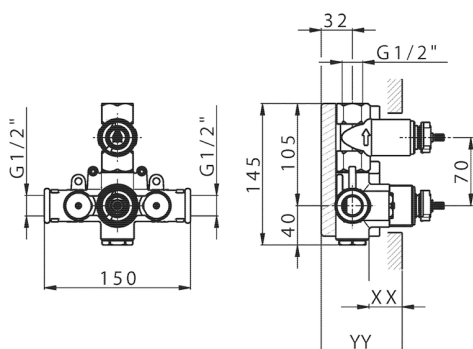

-  **21** 21 Chrome
-  **26** 26 Old Copper
-  **2F** 2W Brushed Gold
-  **2W** 2F Brushed Nickel
-  **40** 40 Matt Black
-  **4Q** 4Q Matt White

CHARACTERISTICS

Installation **Concealed**
 Required concealed parts **ZB007301**

1-outlet Concealed thermostatic shower valve, with stopvalve, without trim kit

AVAILABLE FINISHINGS

CHARACTERISTICS

| | |
|---------------------------------------|------------------|
| Installation | Concealed |
| Cartridge Spare Parts | 24.04A.PP |
| 8x20 Plus P Thermostatic Valve | |
| Concealed | 1 |

Piastra/Plate/Plaque/Platte/Placa

2-3mm: XX 25-40 YY 76-91

10 mm: XX 16-31 YY 65-80

Thermostatic

The Huber thermostatic is your personal water manager, helping you to handle, control and save water and energy.