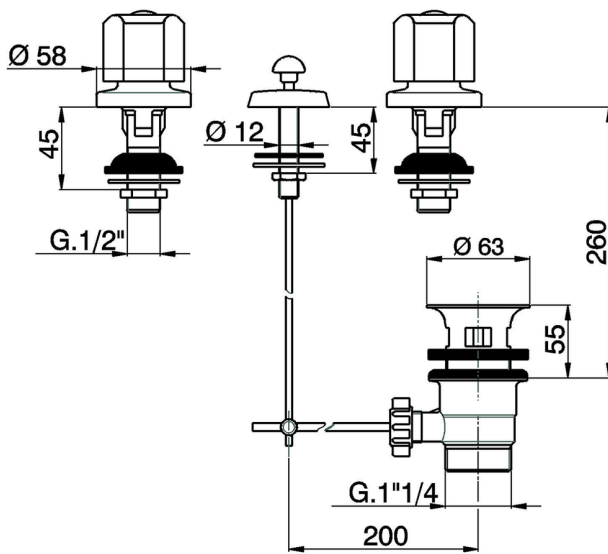

Bidet 3-holes mixer EVA_EV001211

MODEL **EV001211**

Bidet 3-holes mixer, with 1"1/4 automatic pop-up waste, without spout, without handles

AVAILABLE FINISHINGS

CHARACTERISTICS

2024-11-15