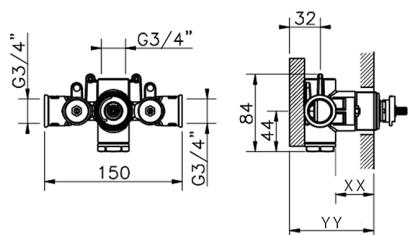

## 3/4" Concealed thermostatic shower valve CONCEALED\_ZB007220

MODEL **ZB007220**

3/4" Concealed thermostatic shower valve, without Stopvalve, without trim kit

AVAILABLE FINISHINGS

CHARACTERISTICS

Installation	<b>Concealed</b>
Cartridge Spare Parts	<b>23.51A.HF</b>
<b>HF Thermostatic Valve</b>	
Concealed	<b>1</b>

Piastra/Plate/Plaque/Platte/Placa  
 2-3mm: XX 25-40 YY 76-91  
 10mm: XX 16-31 YY 65-80