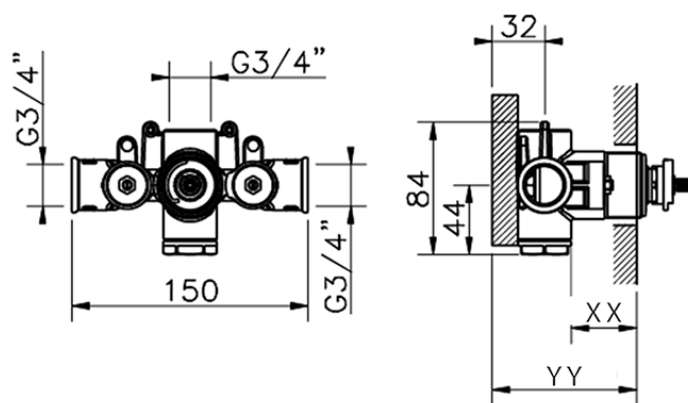

Exposed part for concealed thermo shower valve NUOVA EGO_NE007200

NE007200

<https://en.huberitalia.com/exposed-part-for-concealed-thermo-shower-valve-nuova-ego-ne007200>

Piastra/Plate/Plaque/Platte/Placa

2-3mm: XX 25-40 YY 76-91

10mm: XX 16-31 YY 65-80

ZB007220

<https://en.huberitalia.com/3-4-concealed-thermostatic-shower-valve-concealed-zb007220>

2024-09-19