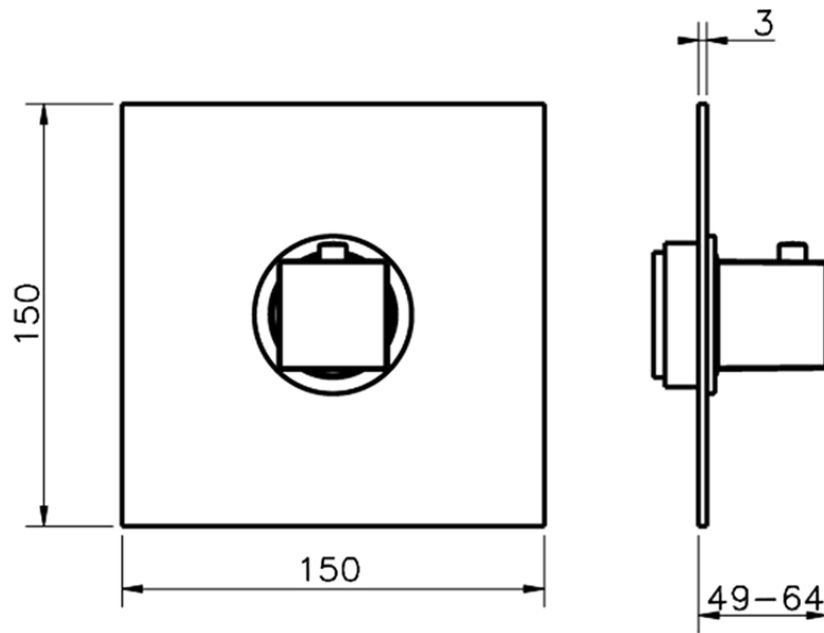

Exposed part for concealed thermo shower valve NUOVA EGO_NE007200

NE007200

<https://en.huberitalia.com/exposed-part-for-concealed-thermo-shower-valve-nuova-ego-ne007200>

Piastra/Plate/Plaque/Platte/Placa

2-3mm: XX 25-40 YY 76-91

10mm: XX 16-31 YY 65-80

ZB007220

<https://en.huberitalia.com/3-4-concealed-thermostatic-shower-valve-concealed-zb007220>

2024-09-19