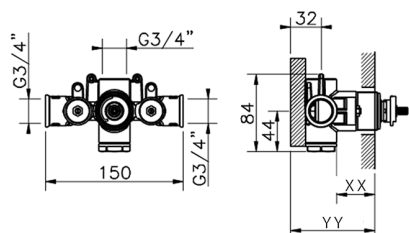

3/4" Concealed thermostatic shower valve CONCEALED_ZB007220

MODEL **ZB007220**

3/4" Concealed thermostatic shower valve, without Stopvalve, without trim kit

AVAILABLE FINISHINGS

CHARACTERISTICS

Installation	Concealed
Cartridge Spare Parts	23.51A.HF
HF Thermostatic Valve	
Concealed	1

Piastra/Plate/Plaque/Platte/Placa

2-3mm: XX 25-40 YY 76-91

10mm: XX 16-31 YY 65-80

Thermostatic

The Huber thermostatic is your personal water manager, helping you to handle, control and save water and energy.