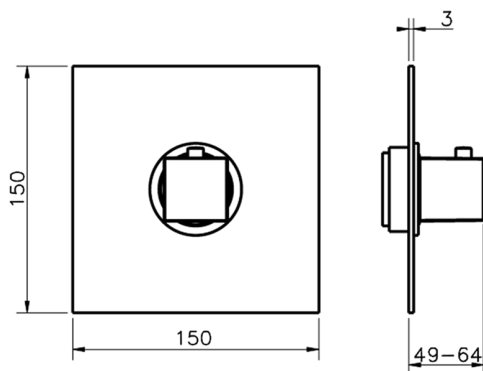

CHARACTERISTICS

Installation **Concealed**
Required concealed parts **ZB007220**

Thermostatic

The Huber thermostatic is your personal water manager, helping you to handle, control and save water and energy.