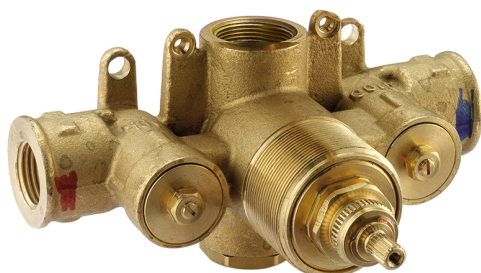

Exposed part for concealed thermo shower valve NUOVA EGO_NE007200

MODEL **NE007200**

Exposed part for concealed thermo shower valve, without stop valve, without concealed part, for item ZB007220

AVAILABLE FINISHINGS

-  **21** 21 Chrome
-  **2F** 2F Brushed Nickel
-  **40** 40 Matt Black
-  **4Q** 4Q Matt White

CHARACTERISTICS

Installation **Concealed**
 Required concealed parts **ZB007220**

Thermostatic

The Huber thermostatic is your personal water manager, helping you to handle, control and save water and energy.

3/4" Concealed thermostatic shower valve CONCEALED_ZB007220

MODEL **ZB007220**

3/4" Concealed thermostatic shower valve, without Stopvalve, without trim kit

AVAILABLE FINISHINGS

CHARACTERISTICS

Installation	Concealed
Cartridge Spare Parts	23.51A.HF
HF Thermostatic Valve	
Concealed	1

Piastra/Plate/Plaque/Platte/Placa

2-3mm: XX 25-40 YY 76-91

10mm: XX 16-31 YY 65-80

Thermostatic

The Huber thermostatic is your personal water manager, helping you to handle, control and save water and energy.