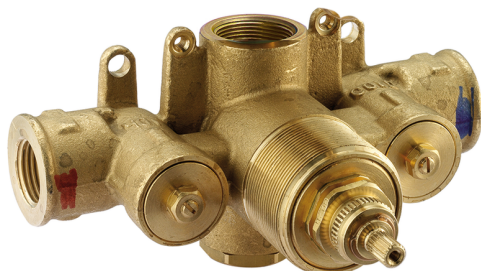

Exposed part for concealed thermo shower valve NUOVA EGO_NE007200

MODEL **NE007200**

Exposed part for concealed thermo shower valve, without stop valve, without concealed part, for item ZB007220

AVAILABLE FINISHINGS

-  **21** 21 Chrome
-  **2F** 2F Brushed Nickel
-  **40** 40 Matt Black
-  **4Q** 4Q Matt White

CHARACTERISTICS

Installation **Concealed**
 Required concealed parts **ZB007220**

Thermostatic

The Huber thermostatic is your personal water manager, helping you to handle, control and save water and energy.

3/4" Concealed thermostatic shower valve CONCEALED_ZB007220

MODEL **ZB007220**

3/4" Concealed thermostatic shower valve, without Stopvalve, without trim kit

AVAILABLE FINISHINGS

CHARACTERISTICS

Installation	Concealed
Cartridge Spare Parts	23.51A.HF
HF Thermostatic Valve	
Concealed	1

Piastra/Plate/Plaque/Platte/Placa
 2-3mm: XX 25-40 YY 76-91
 10mm: XX 16-31 YY 65-80

Thermostatic

The Huber thermostatic is your personal water manager, helping you to handle, control and save water and energy.