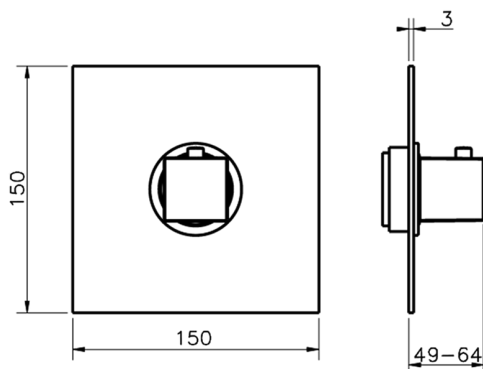

CHARACTERISTICS

Installation **Concealed**
Required concealed parts **ZB007220**

Thermostatic

The Huber thermostatic is your personal water manager, helping you to handle, control and save water and energy.