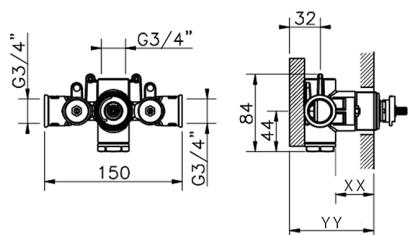

3/4" Concealed thermostatic shower valve CONCEALED_ZB007220

MODEL **ZB007220**

3/4" Concealed thermostatic shower valve, without Stopvalve, without trim kit

AVAILABLE FINISHINGS

CHARACTERISTICS

Installation	Concealed
Cartridge Spare Parts	23.51A.HF
HF Thermostatic Valve	
Concealed	1

Piastra/Plate/Plaque/Platte/Placa
 2-3mm: XX 25-40 YY 76-91
 10mm: XX 16-31 YY 65-80

Thermostatic

The Huber thermostatic is your personal water manager, helping you to handle, control and save water and energy.