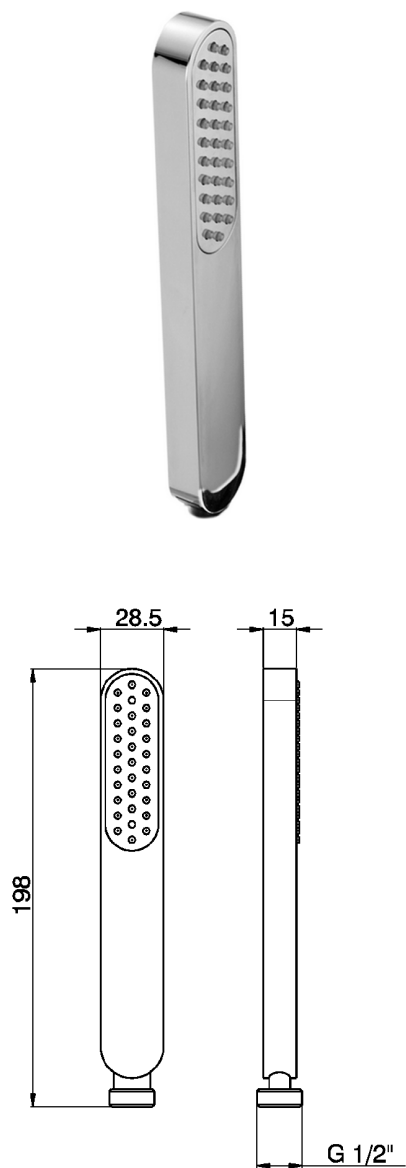

ABS Levity handshower SHOWER_SS014250

MODEL **SS014250**

Handshower, ABS one spray

AVAILABLE FINISHINGS

-  **21** 21 Chrome
-  **2B** 2B Polished Nickel
-  **2F** 2F Brushed Nickel
-  **40** 40 Matt Black
-  **4Q** 4Q Matt White