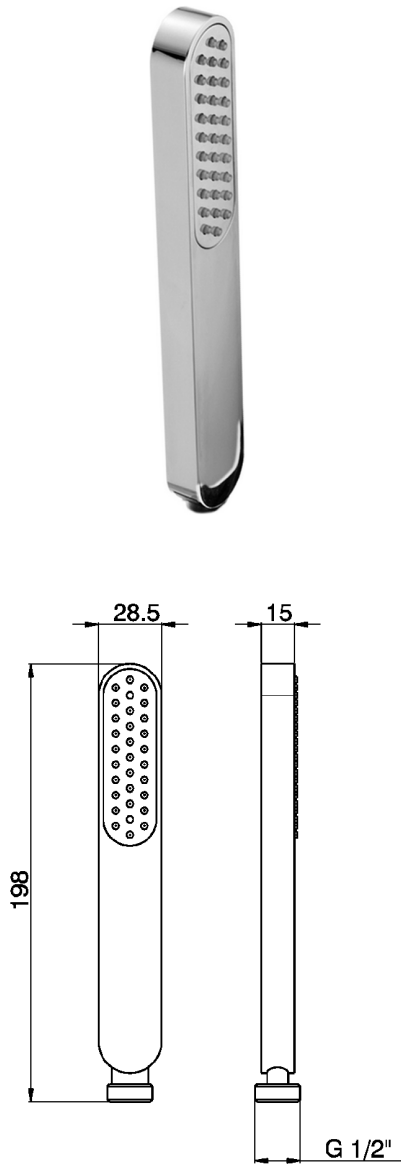

ABS Levity handshower SHOWER_SS014250

MODEL **SS014250**

Handshower, ABS one spray

AVAILABLE FINISHINGS

- **21** 21 Chrome
- **2B** 2B Polished Nickel
- **2F** 2F Brushed Nickel
- **40** 40 Matt Black
- **4Q** 4Q Matt White

CHARACTERISTICS

2026-06-10