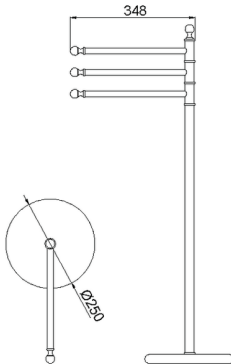

Standing set CROISSETTE_4042.01H.

MODEL **4042.01H.**

Standing set, 3 towel holders

AVAILABLE FINISHINGS

 **AC** AC Satin Brushed Nickel

 **BA** BA Old Bronze

 **CR** CR Chrome

 **2W** 2W Brushed Gold