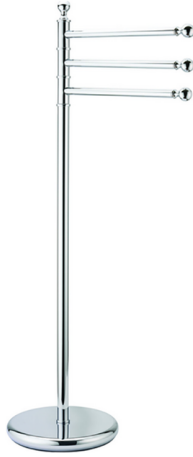

Standing set CROISSETTE_4042.01H.

MODEL **4042.01H.**

Standing set, 3 towel holders

AVAILABLE FINISHINGS

 **AC** AC Satin Brushed Nickel

 **BA** BA Old Bronze

 **CR** CR Chrome

 **2W** 2W Brushed Gold