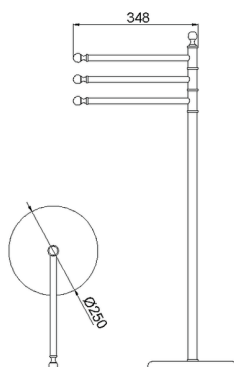

Standing set CROISSETTE_4042.01H.

MODEL **4042.01H.**

Standing set, 3 towel holders

AVAILABLE FINISHINGS

-  **AC** AC Satin Brushed Nickel
-  **BA** BA Old Bronze
-  **CR** CR Chrome
-  **2W** 2W Brushed Gold