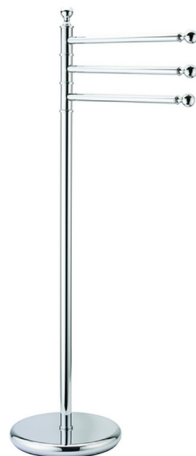

Standing set CROISSETTE_4042.01H.

MODEL **4042.01H.**

Standing set, 3 towel holders

AVAILABLE FINISHINGS

-  **AC** AC Satin Brushed Nickel
-  **BA** BA Old Bronze
-  **CR** CR Chrome
-  **2W** 2W Brushed Gold