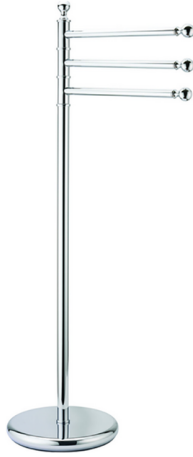

Standing set CROISSETTE_4042.01H.

MODEL **4042.01H.**

Standing set, 3 towel holders

AVAILABLE FINISHINGS

-  **AC** AC Satin Brushed Nickel
-  **BA** BA Old Bronze
-  **CR** CR Chrome
-  **2W** 2W Brushed Gold