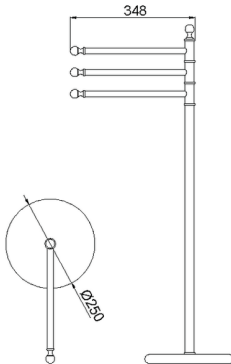

Standing set CROISSETTE_4042.01H.

MODEL **4042.01H.**

Standing set, 3 towel holders

AVAILABLE FINISHINGS

-  **AC** AC Satin Brushed Nickel
-  **BA** BA Old Bronze
-  **CR** CR Chrome
-  **2W** 2W Brushed Gold