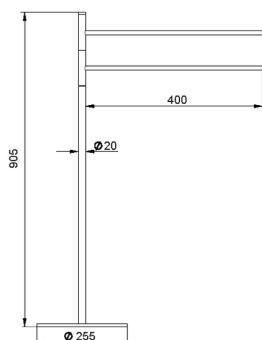

## Standing set BATHROOM ACCESSORIES\_SI090910

MODEL **SI090910**

Standing set, 2 towel holders

AVAILABLE FINISHINGS

-  **21** 21 Chrome
-  **2B** 2B Polished Nickel
-  **2F** 2F Brushed Nickel
-  **2P** 2P Rose Gold
-  **2Q** 2Q Black Titanium
-  **40** 40 Matt Black
-  **4Q** 4Q Matt White