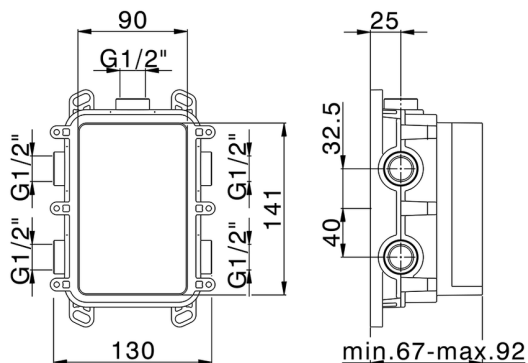

One Box Universal Concealed Part ONE BOX_ZB00B030

MODEL **ZB00B030**

One Box Universal Concealed Part, for 1 or 2 or 3 outlet thermostatic or single lever, without trim kit, without noise reducers, with sealing gasket

AVAILABLE FINISHINGS

04 04 Without finishing

CHARACTERISTICS

Concealed **1**
Installation **Concealed**

Thermostatic

The Huber thermostatic is your personal water manager, helping you to handle, control and save water and energy.

2024-10-22