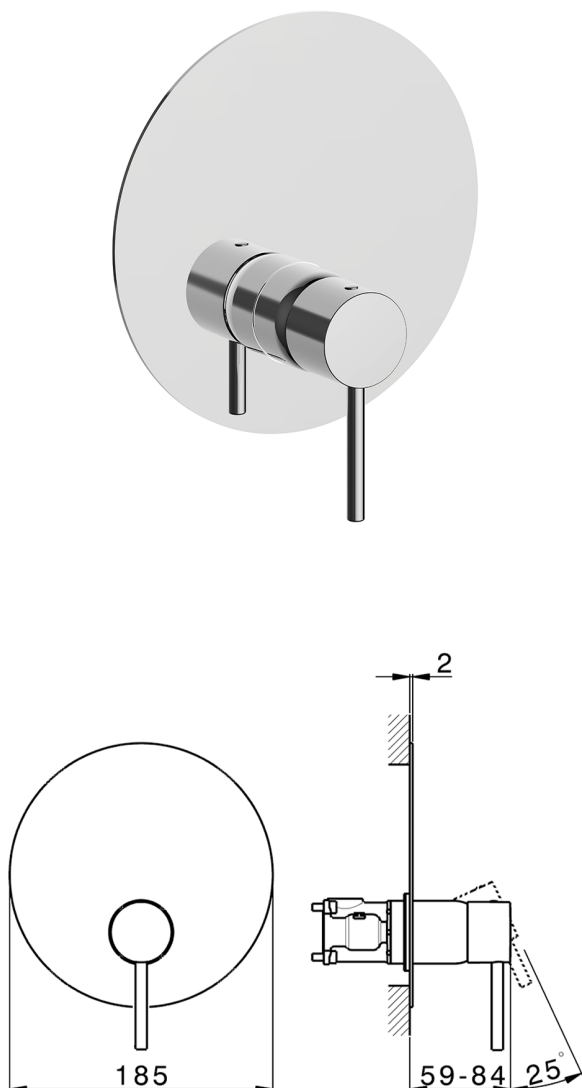

Exposed part for Single Lever One Box Valve ONE BOX_K20BM010

MODEL **K20BM010**

Exposed part for Single Lever One Box Valve, 1 Outlet, Minimum depth of installation: 67 mm, without concealed part, for items ZB00B030-ZB00B031

AVAILABLE FINISHINGS

-  **21** 21 Chrome
-  **26** 26 Old Copper
-  **2F** 2F Brushed Nickel
-  **2W** 2W Brushed Gold
-  **40** 40 Matt Black
-  **4Q** 4Q Matt White

CHARACTERISTICS

Cartridge Spare Parts **ZZ97179000**

35 mm Cartridge

Installation **Concealed**

Required concealed parts **ZB00B031**

ZB00B030

One Box Universal Concealed Part ONE BOX_ZB00B031

MODEL **ZB00B031**

One Box Universal Concealed Part, for 1 or 2 or 3 outlet thermostatic or single lever, without trim kit, with noise reducers, with sealing gasket