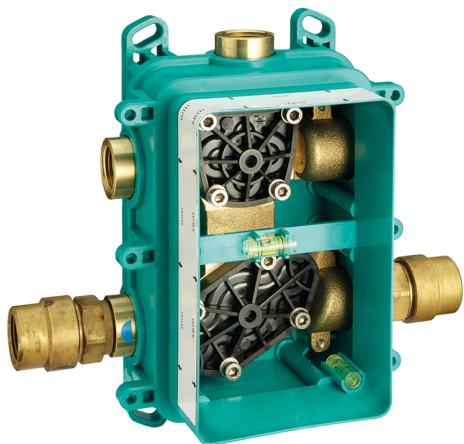

Exposed part for Single Lever One Box Valve ONE BOX_K20BM010

MODEL **K20BM010**

Exposed part for Single Lever One Box Valve, 1 Outlet, Minimum depth of installation: 67 mm, without concealed part, for items ZB00B030-ZB00B031

AVAILABLE FINISHINGS

-  **21** 21 Chrome
-  **26** 26 Old Copper
-  **2F** 2F Brushed Nickel
-  **2W** 2W Brushed Gold
-  **40** 40 Matt Black
-  **4Q** 4Q Matt White

CHARACTERISTICS

Cartridge Spare Parts **ZZ97179000**

35 mm Cartridge

Installation **Concealed**

Required concealed parts **ZB00B031**

ZB00B030

One Box Universal Concealed Part ONE BOX_ZB00B031

MODEL **ZB00B031**

One Box Universal Concealed Part, for 1 or 2 or 3 outlet thermostatic or single lever, without trim kit, with noise reducers, with sealing gasket

AVAILABLE FINISHINGS

CHARACTERISTICS

Concealed	1
Installation	Concealed

Thermostatic

The Huber thermostatic is your personal water manager, helping you to handle, control and save water and energy.

One Box Universal Concealed Part ONE BOX_ZB00B030