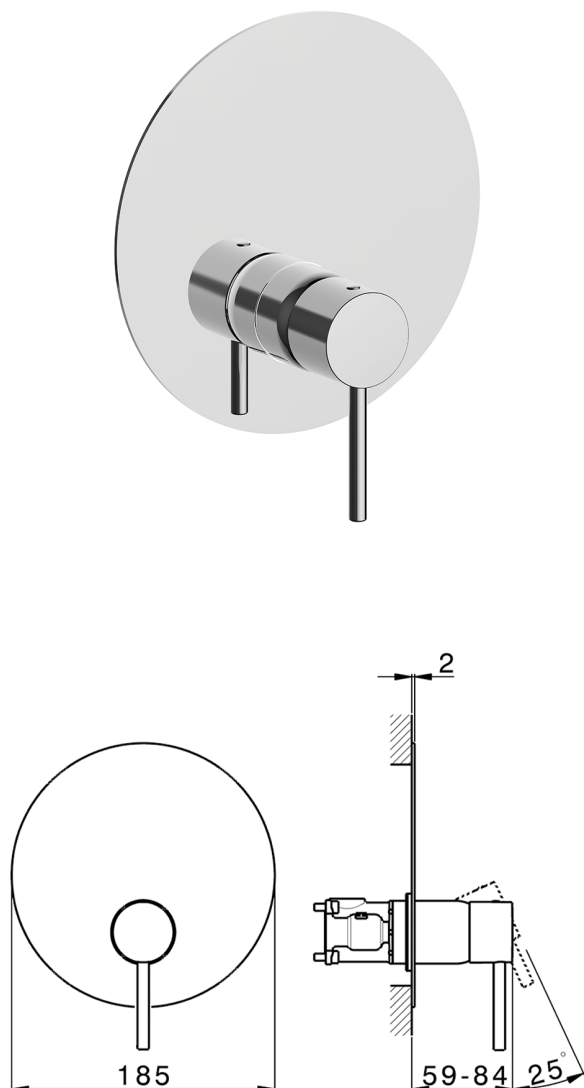

## Exposed part for Single Lever One Box Valve ONE BOX\_K20BM010

MODEL **K20BM010**

Exposed part for Single Lever One Box Valve, 1 Outlet, Minimum depth of installation: 67 mm, without concealed part, for items ZB00B030-ZB00B031

### CHARACTERISTICS

Cartridge Spare Parts **ZZ97179000**

**35 mm Cartridge**

Installation **Concealed**

Required concealed parts **ZB00B031**

**ZB00B030**

## One Box Universal Concealed Part ONE BOX\_ZB00B031

MODEL **ZB00B031**

One Box Universal Concealed Part, for 1 or 2 or 3 outlet thermostatic or single lever, without trim kit, with noise reducers, with sealing gasket