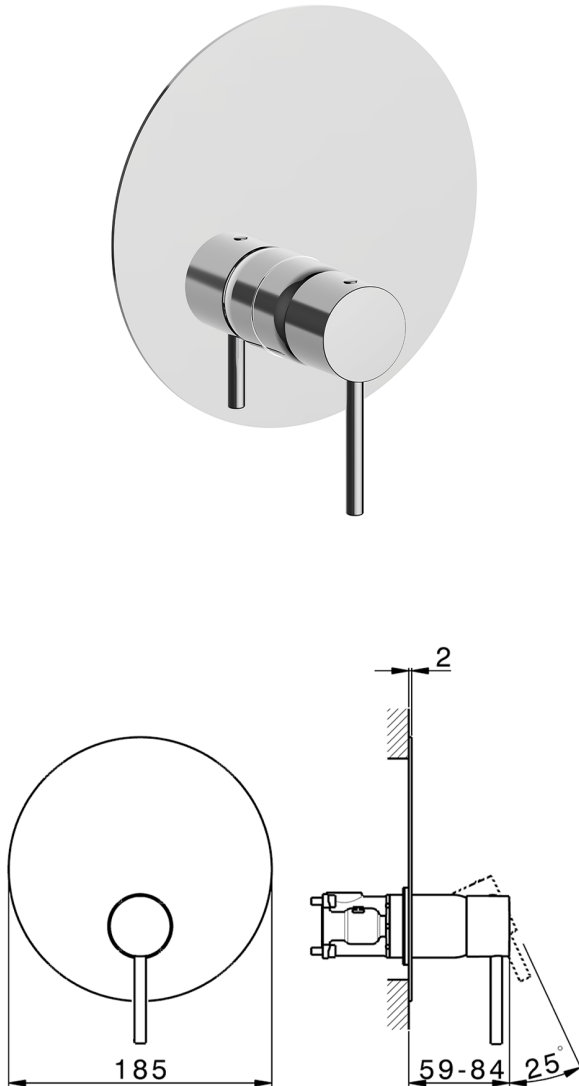

## Exposed part for Single Lever One Box Valve ONE BOX\_K20BM010

MODEL **K20BM010**

Exposed part for Single Lever One Box Valve, 1 Outlet, Minimum depth of installation: 67 mm, without concealed part, for items ZB00B030-ZB00B031

### CHARACTERISTICS

Cartridge Spare Parts **ZZ97179000**

**35 mm Cartridge**

Installation **Concealed**

Required concealed parts **ZB00B031**

**ZB00B030**

## One Box Universal Concealed Part ONE BOX\_ZB00B031

MODEL **ZB00B031**

One Box Universal Concealed Part, for 1 or 2 or 3 outlet thermostatic or single lever, without trim kit, with noise reducers, with sealing gasket