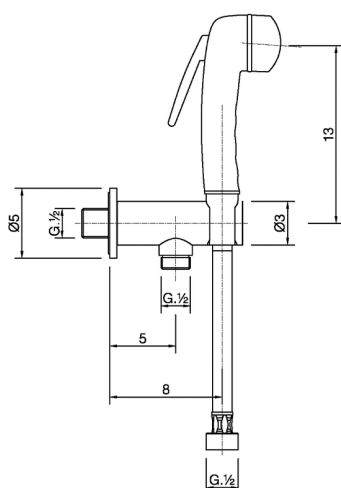

MODEL **NM007910**

Bidet handshower set, wall mounted bracket with safety valve, Bidet handshower, 120 cm PVC flexible hose

AVAILABLE FINISHINGS

CHARACTERISTICS

Bidet handshower