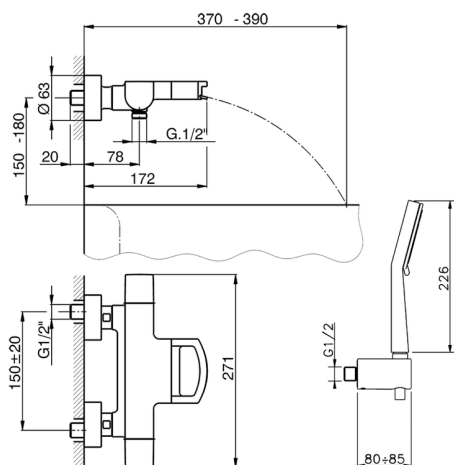

Thermostatic bath mixer, with shower set DADO_DCD23020

MODEL **DCD23020**

Thermostatic bath mixer, with shower set, wall mounted handshower bracket, 100 mm ABS Lodge 3 spray handshower, 150 cm SUPREME smooth flexible hose, spout plate available in chrome or smoked finishin

AVAILABLE FINISHINGS

-  **21** 21 Chrome
-  **2F** 2F Brushed Nickel
-  **6U** 6U Chrome/Smoked

CHARACTERISTICS

Cartridge Spare Parts **24.04A.PP**
8x20 Plus P Thermostatic Valve

DeviaStop

The Huber Devia Stop technology allows to adjust the water flow and to direct it to the selected output point (overhead soaker, hand shower, etc).