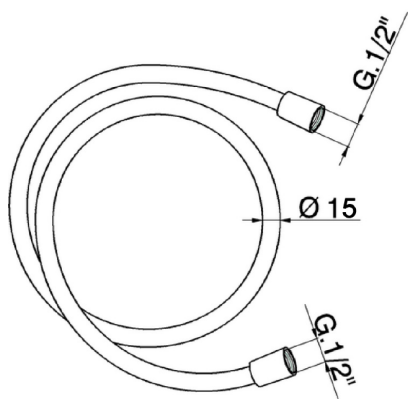

CHARACTERISTICS