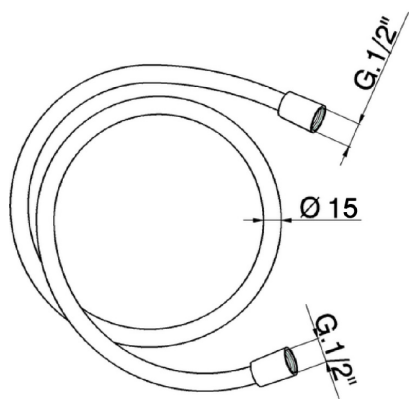

200 cm smooth SUPREME Flexible Hose SHOWER_ZB009090

MODEL **ZB009090**

200 cm smooth SUPREME Flexible Hose

AVAILABLE FINISHINGS

-  **21** 21 Chrome
-  **40** 40 Matt Black
-  **4Q** 4Q Matt White

CHARACTERISTICS