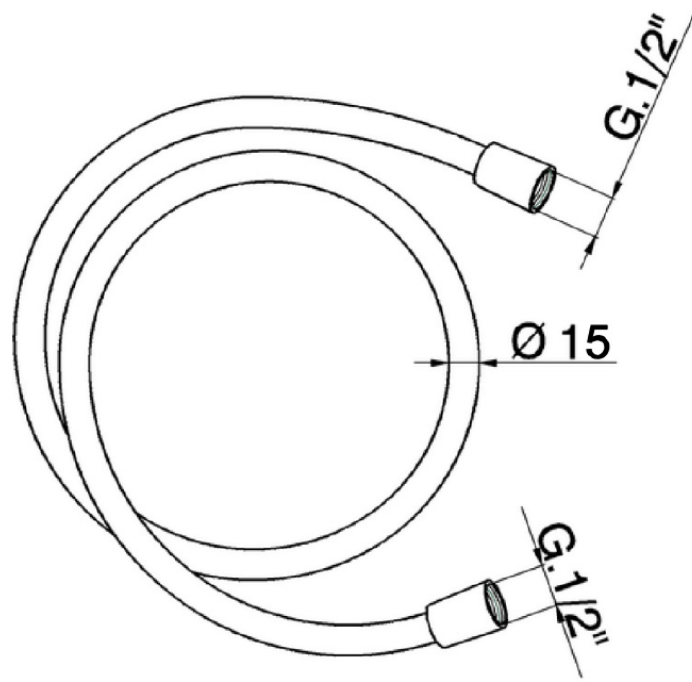

200 cm smooth SUPREME Flexible Hose SHOWER_ZB009090

ZB009090

<https://en.huberitalia.com/200-cm-smooth-supreme-flexible-hose-shower-zb009090>

2024-10-22