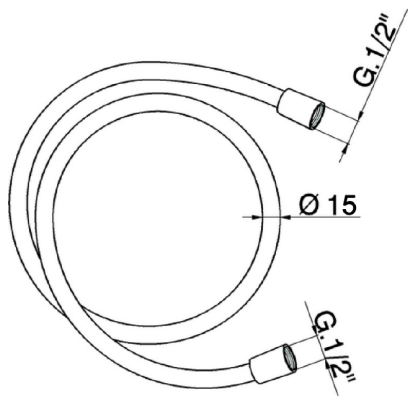

**200 cm smooth SUPREME Flexible Hose SHOWER\_ZB009090**

MODEL **ZB009090**

200 cm smooth SUPREME Flexible Hose

AVAILABLE FINISHINGS

- 
**21** 21 Chrome
- 
**40** 40 Matt Black
- 
**4Q** 4Q Matt White

CHARACTERISTICS