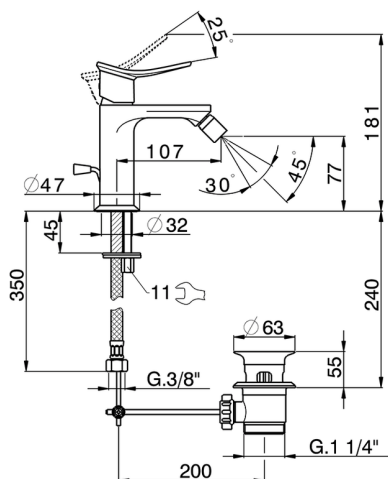

Single lever bidet mixer HARLOCK_HC000554

MODEL **HC000554**

Single lever bidet mixer, with 1" 1/4 automatic pop-up waste, G.3/8" stainless steel flexible hoses

AVAILABLE FINISHINGS

-  **21** 21 Chrome
-  **2P** 2P Rose Gold
-  **2Q** 2Q Black Titanium
-  **40** 40 Matt Black
-  **4Q** 4Q Matt White
-  **6T** 6T Chrome/Matt Black

CHARACTERISTICS

Cartridge Spare Parts **ZZ96550000**

25 mm Cartridge

Single lever bidet mixer HARLOCK_HC000554

HC000554

<https://en.huberitalia.com/single-lever-bidet-mixer-harlock-hc000554>

2025-04-02