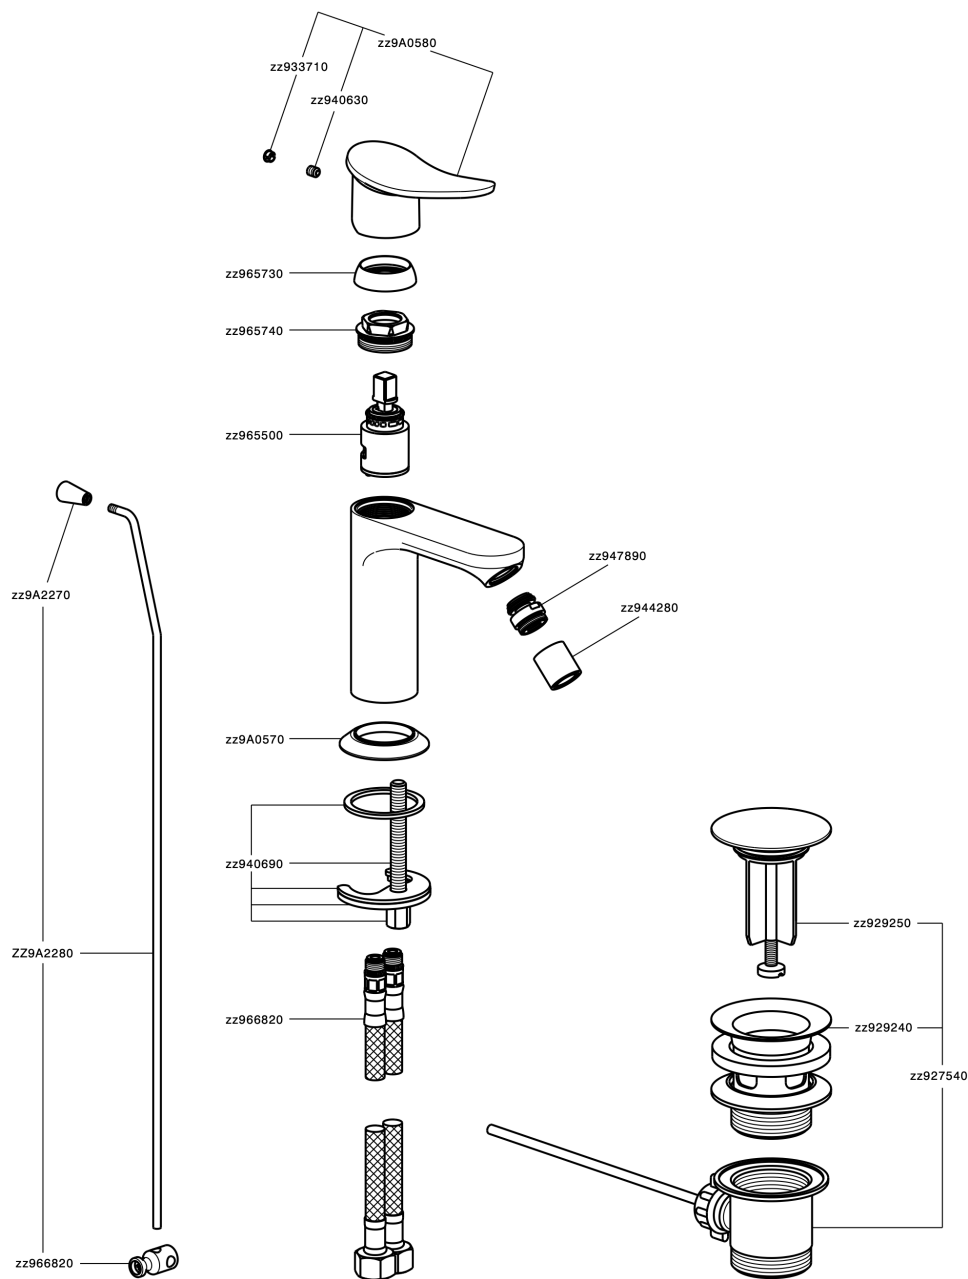

Single lever bidet mixer HARLOCK_HC000554

MODEL **HC000554**

Single lever bidet mixer, with 1" 1/4 automatic pop-up waste, G.3/8" stainless steel flexible hoses

AVAILABLE FINISHINGS

-  **21** 21 Chrome
-  **2P** 2P Rose Gold
-  **2Q** 2Q Black Titanium
-  **40** 40 Matt Black
-  **4Q** 4Q Matt White
-  **6T** 6T Chrome/Matt Black

CHARACTERISTICS

Cartridge Spare Parts **ZZ96550000**

25 mm Cartridge

Single lever bidet mixer HARLOCK_HC000554

HC000554

<https://en.huberitalia.com/single-lever-bidet-mixer-harlock-hc000554>

2025-04-02