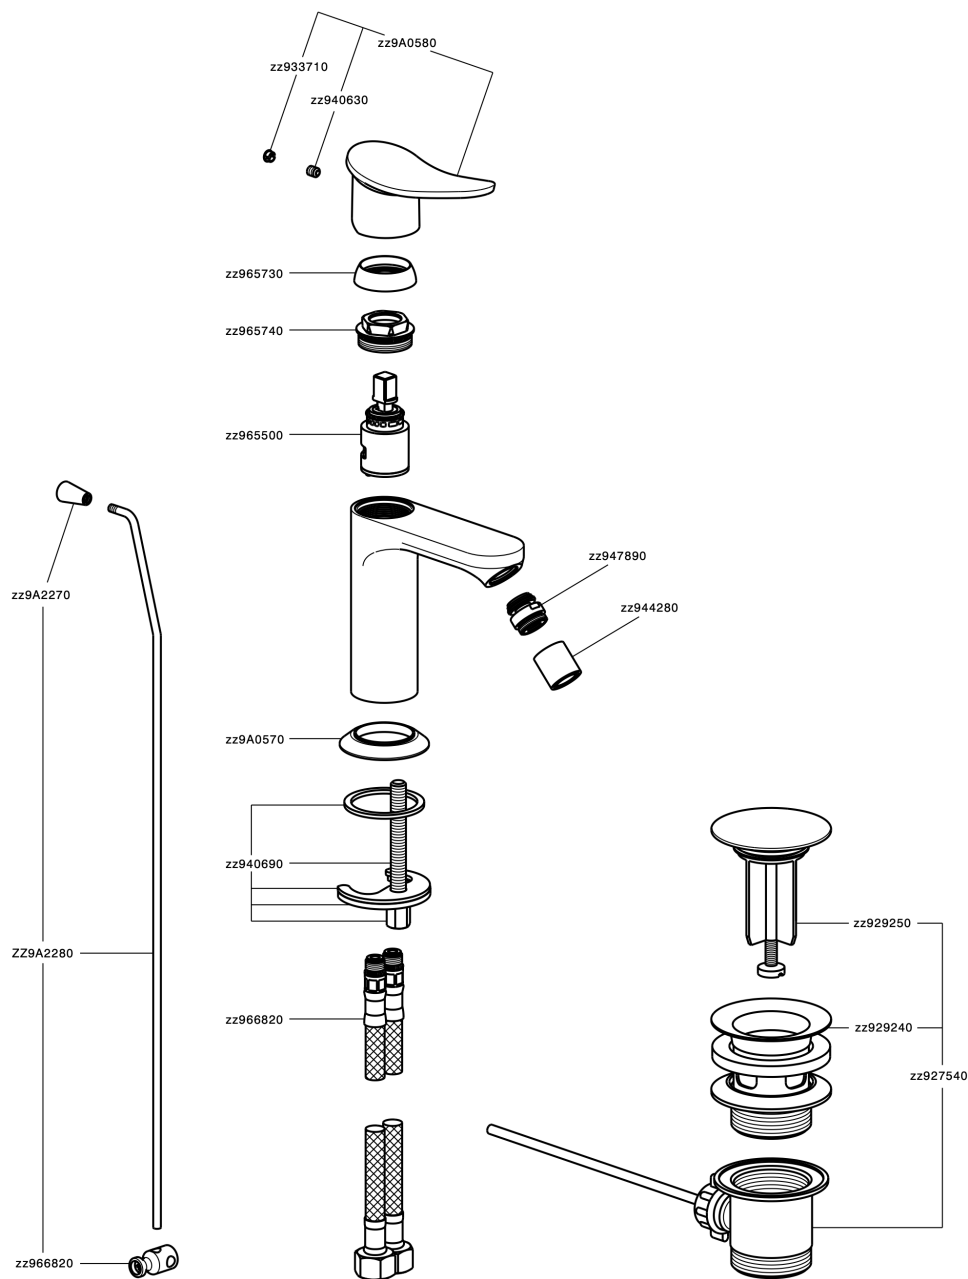

## Single lever bidet mixer HARLOCK\_HC000554

MODEL **HC000554**

Single lever bidet mixer, with 1" 1/4 automatic pop-up waste, G.3/8" stainless steel flexible hoses

### CHARACTERISTICS

Cartridge Spare Parts **ZZ96550000**

**25 mm Cartridge**

## Single lever bidet mixer HARLOCK\_HC000554

HC000554

<https://en.huberitalia.com/single-lever-bidet-mixer-harlock-hc000554>

2025-04-03