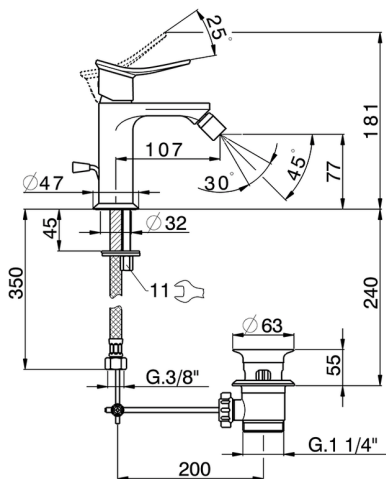

## Single lever bidet mixer HARLOCK\_HC000554

MODEL **HC000554**

Single lever bidet mixer, with 1" 1/4 automatic pop-up waste, G.3/8" stainless steel flexible hoses

### CHARACTERISTICS

Cartridge Spare Parts **ZZ96550000**

**25 mm Cartridge**

## Single lever bidet mixer HARLOCK\_HC000554

HC000554

<https://en.huberitalia.com/single-lever-bidet-mixer-harlock-hc000554>

2025-04-03